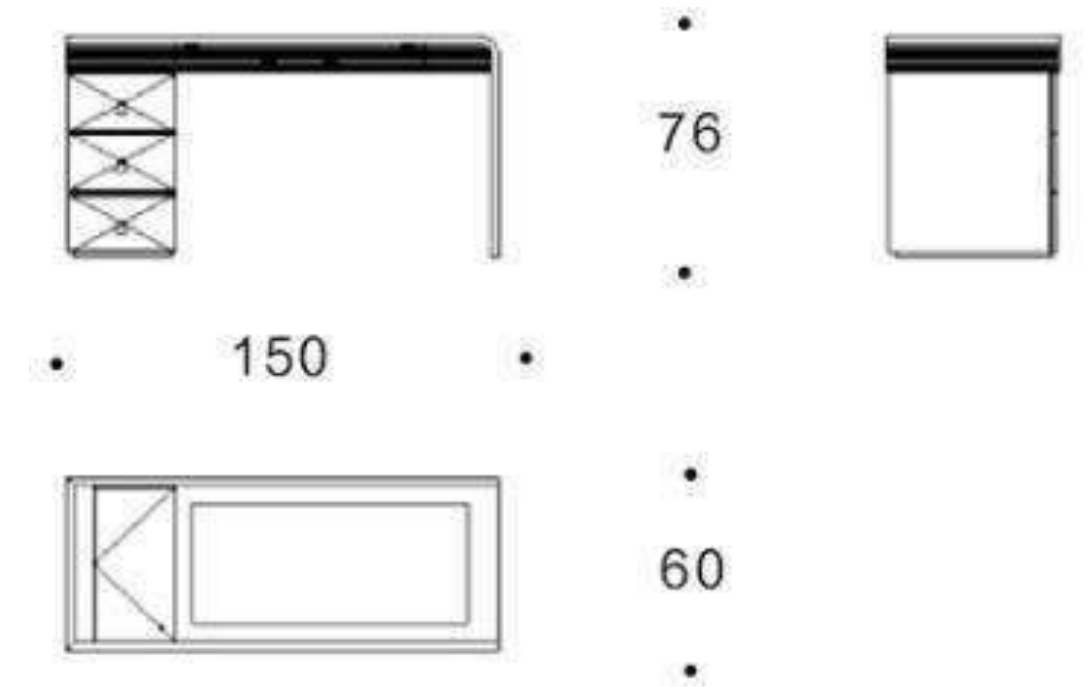

WH-305S SIZE VIEW

WH305B11
600*500*610