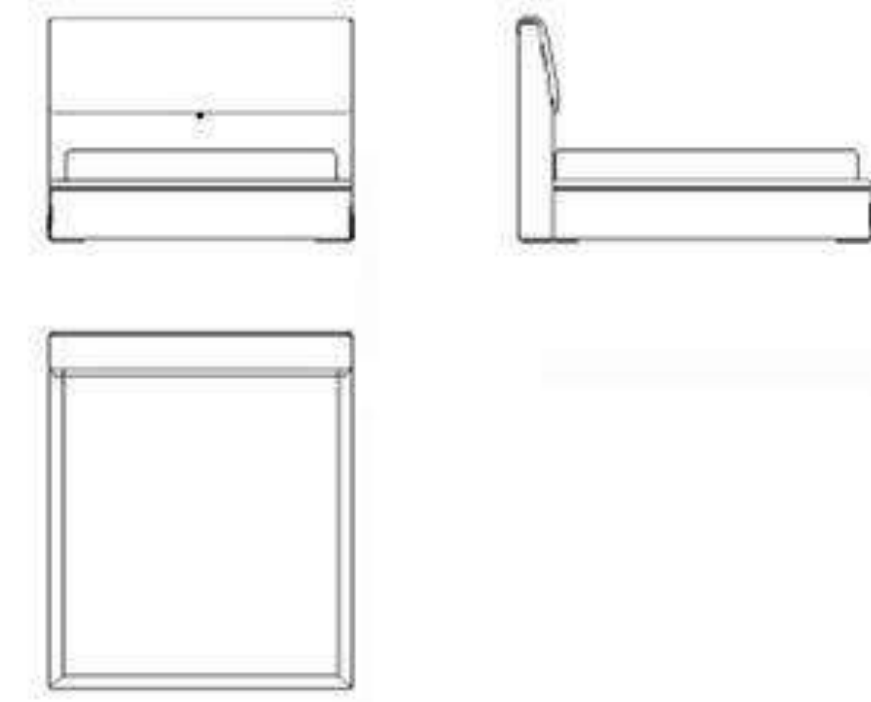

WH-306B SIZE VIEW

2030*2340*148mm
1800*2000mm

WH306B11