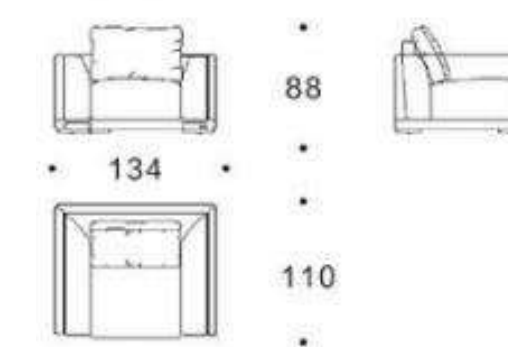

WH302SF SOFA SIZE VIEW

WH302SF1B