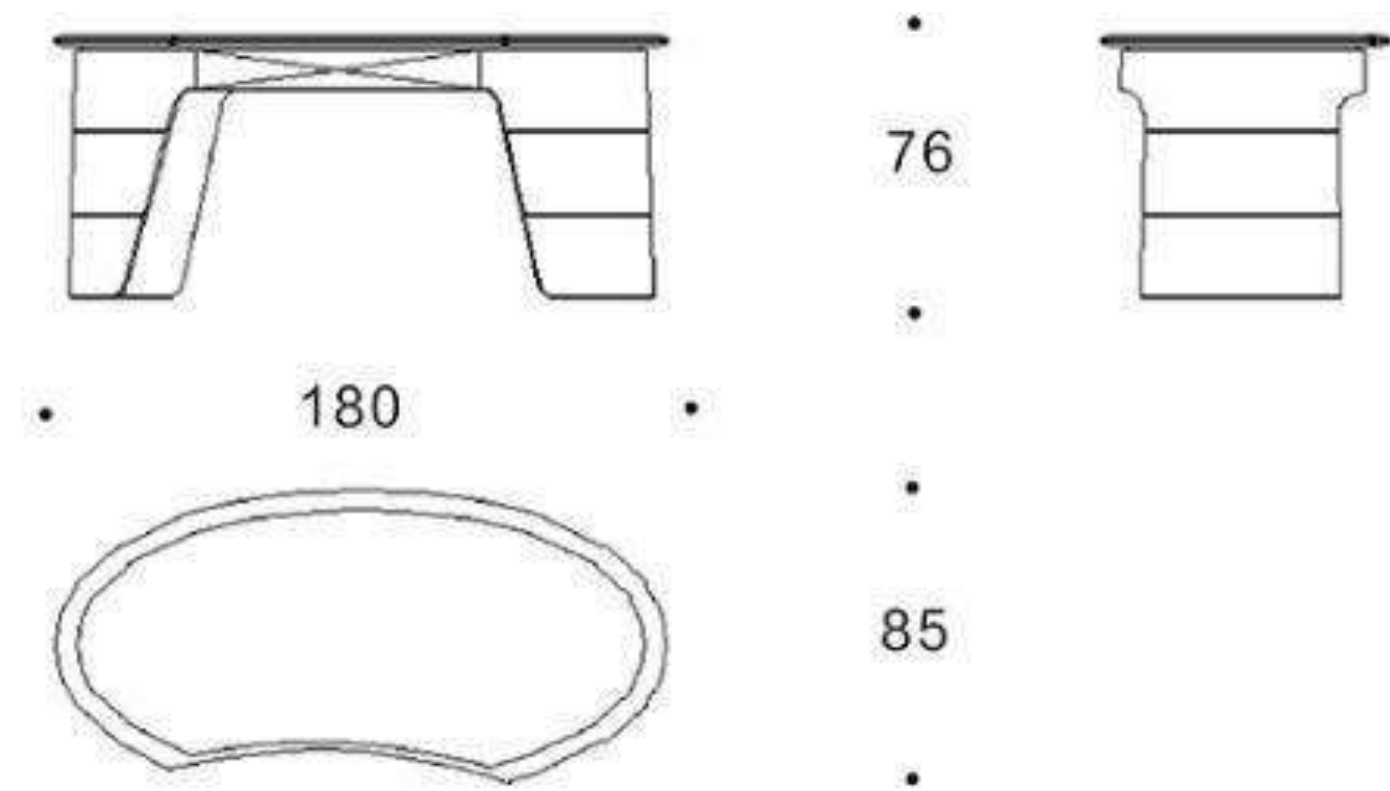

WH-302S SIZE VIEW