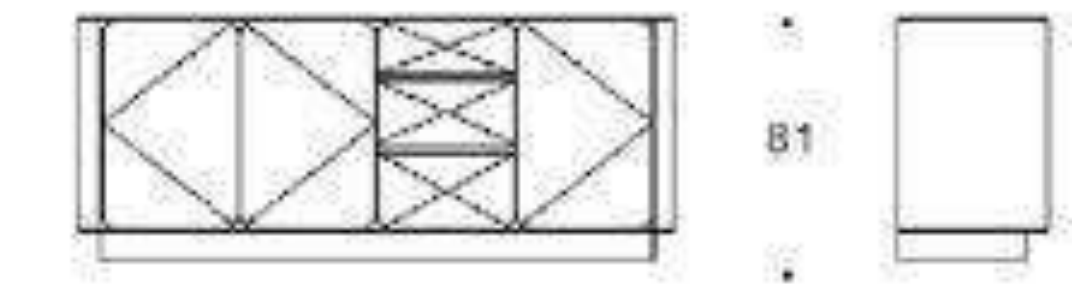

WH-301D1A SIZE VIEW

1800*900*750mm
2000*1000*750mm
2200*1000*750mm
2400*1100*750mm

WH301D5

WH301D5

WH-301D1A SIZE VIEW

150

200

Dining room