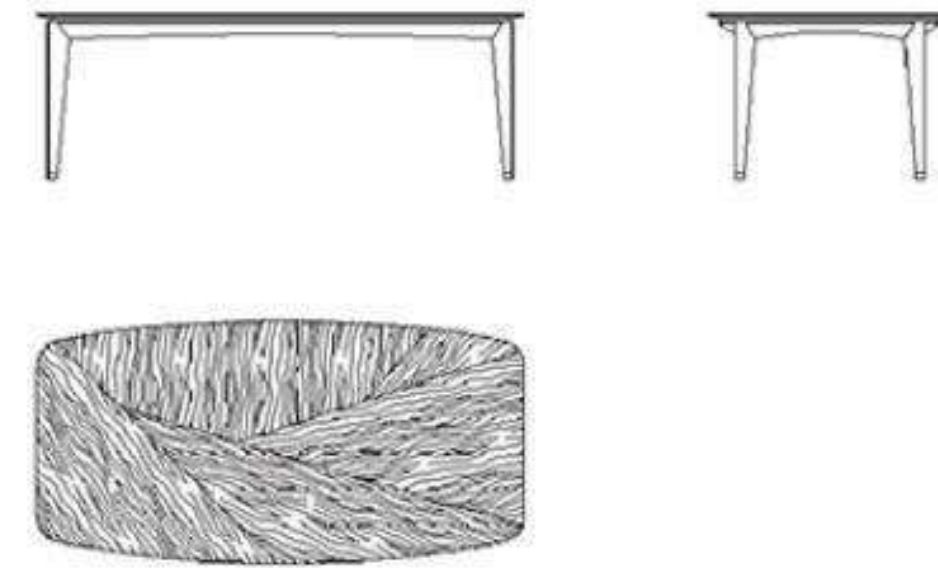

WH-308 SIZE VIEW