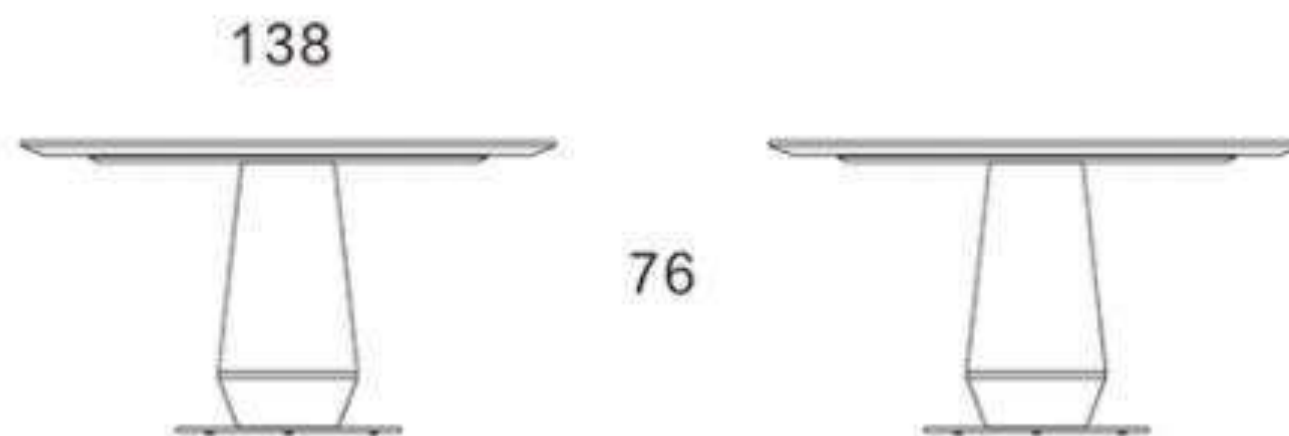

WH311D1

138