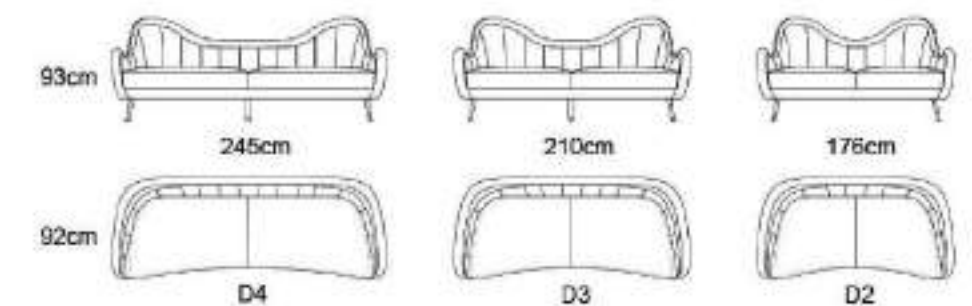

MODEL: S2209 D4+D1