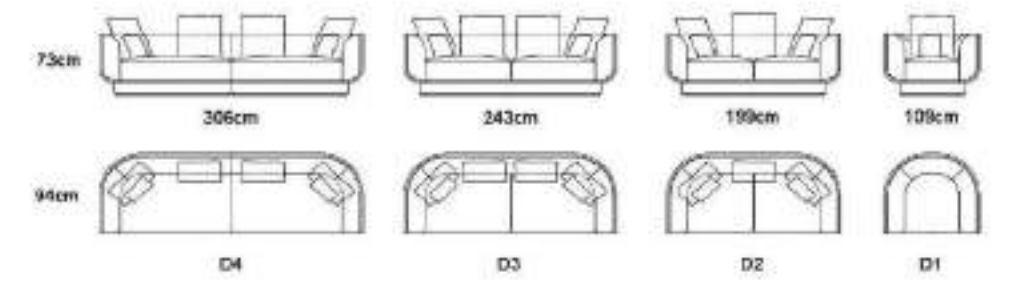

MODEL:S2301 D4+D2