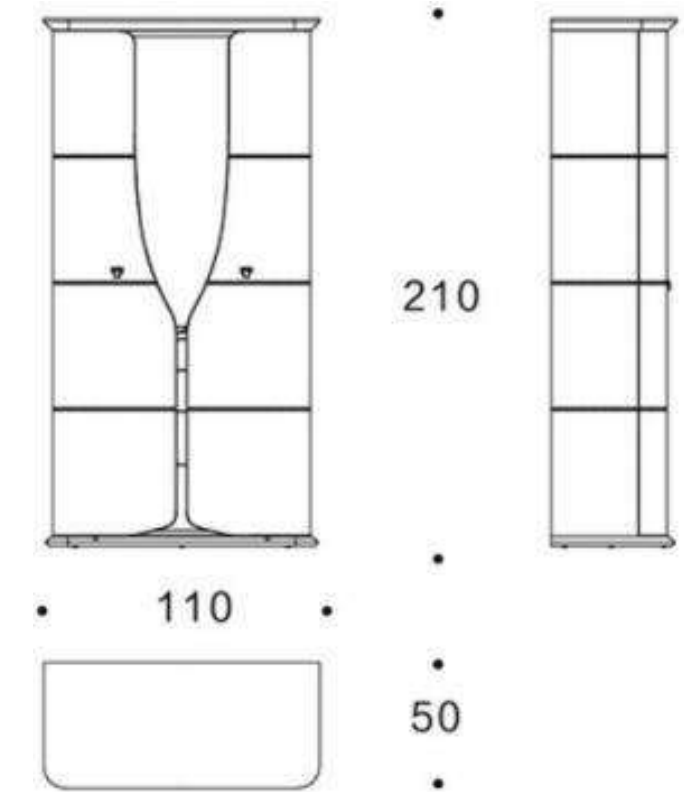

The streamlined design of the dining chair and the perfect line craftsmanship wrapped in leather make her show the luxury of the owner when combined with the dining table.

WH-301D1B SIZE VIEW

Φ 1600*750mm

Φ 1800*750mm

WH306D6

49

98.5

68

WH306D8 SIZE VIEW

Bed room

When we envision the bedroom space, high-screen beds with a sense of security, fabrics that feel like skin, isn't this a dream bedroom.

WH-301B SIZE VIEW

2330*2250*1710mm
1800*2000mm

2530*2450*1710mm
2000*2200mm

WH301B11

MATCHING SERIES

WH301B10 2330*2250*1710
: 1800*2000

WH301B11
600*460*560

WH301B18 1550*475*480