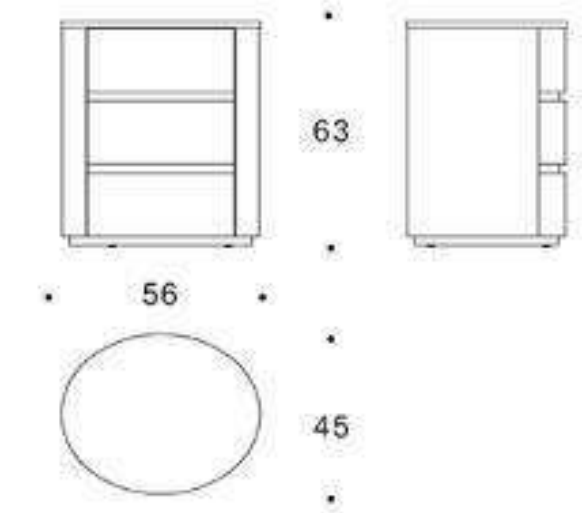

WH-302B SIZE VIEW

2100*2470*1380mm
1800*2000mm

WH302B11A

WH302B11B

MATCHING SERIES

WH302B10
2060*2450*1380
内径: 1800*2000

WH302B11A
560*450*630

WH-302B11B
560*450*630