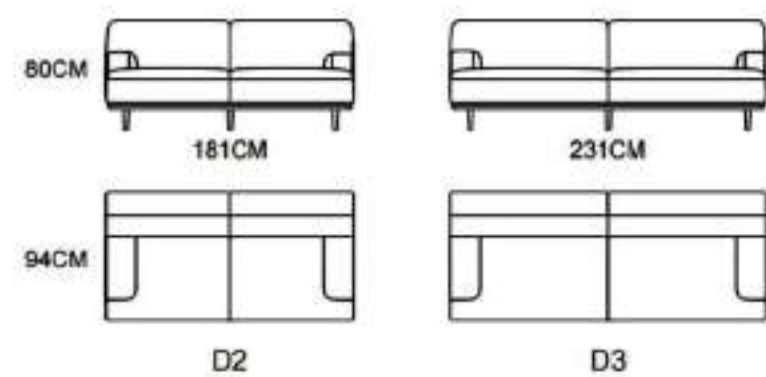

MODEL: E2169-1 D3+D2