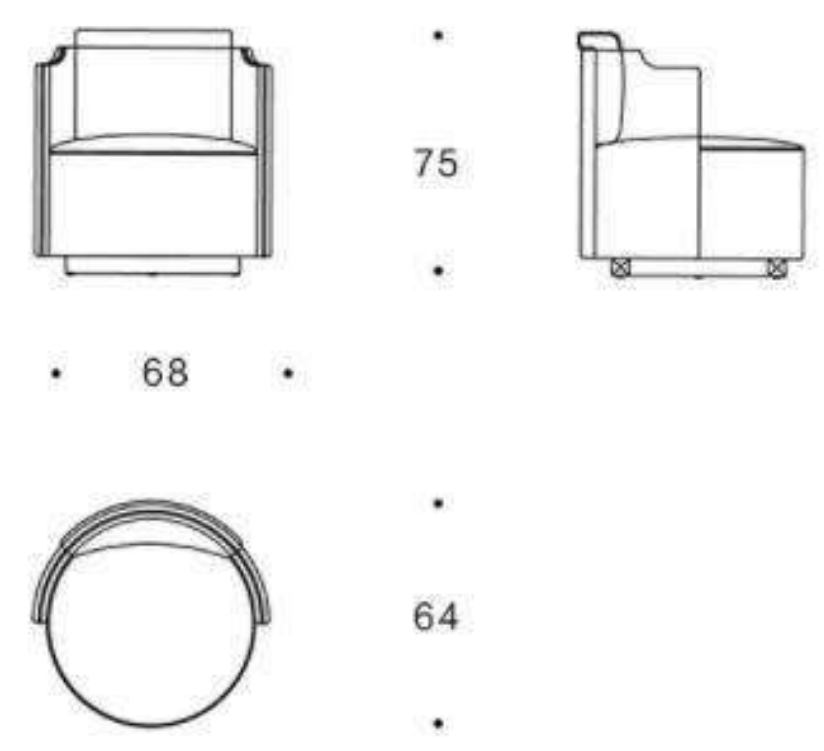

WH305SF11B