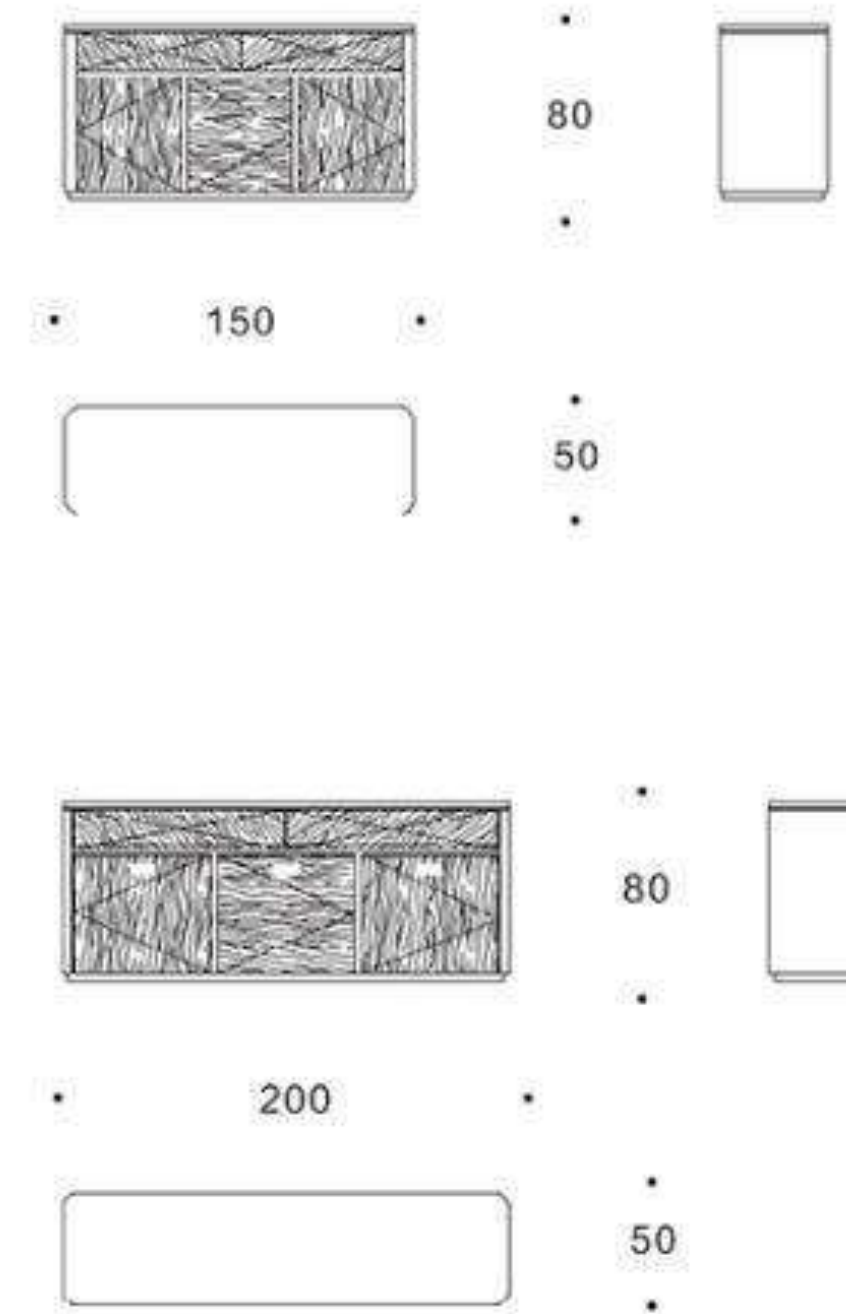

WH-302D SIZE VIEW

WH302D7