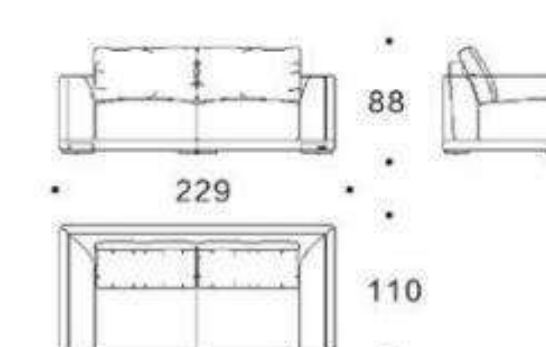

WH302SF SOFA SIZE VIEW

WH302SF2B