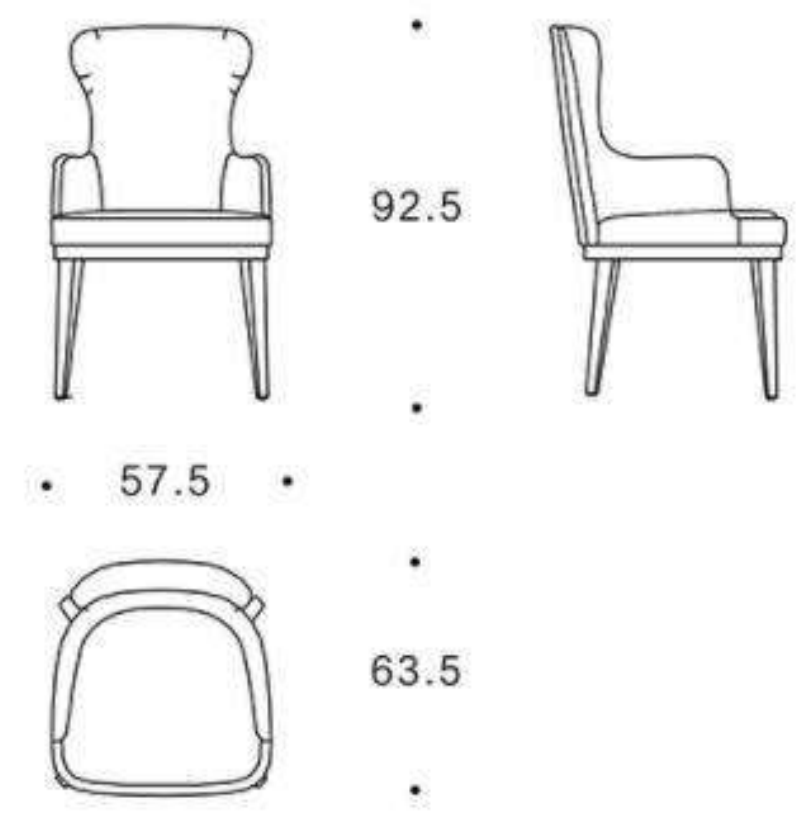

WH-302S MATCHING SERIES

WH302S21