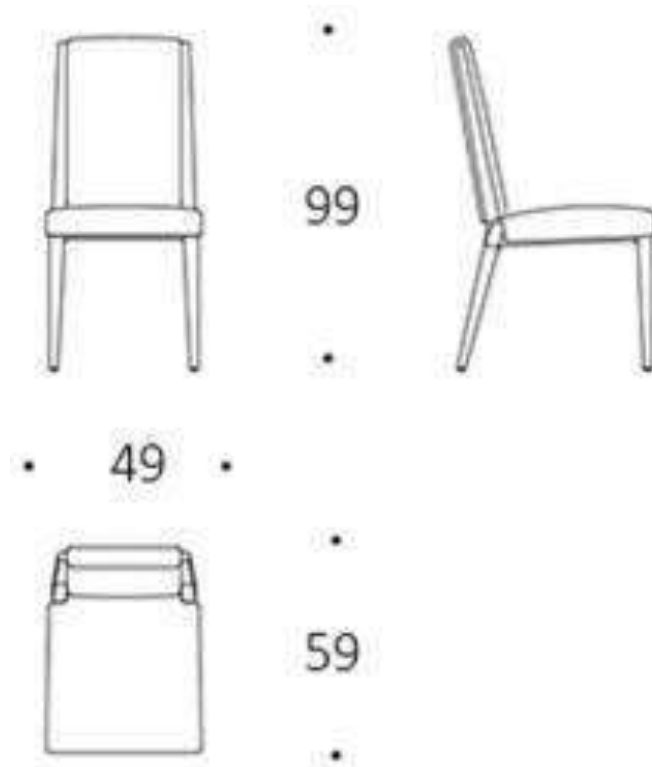

DINING ROOM/ CHAIR

WH308D6