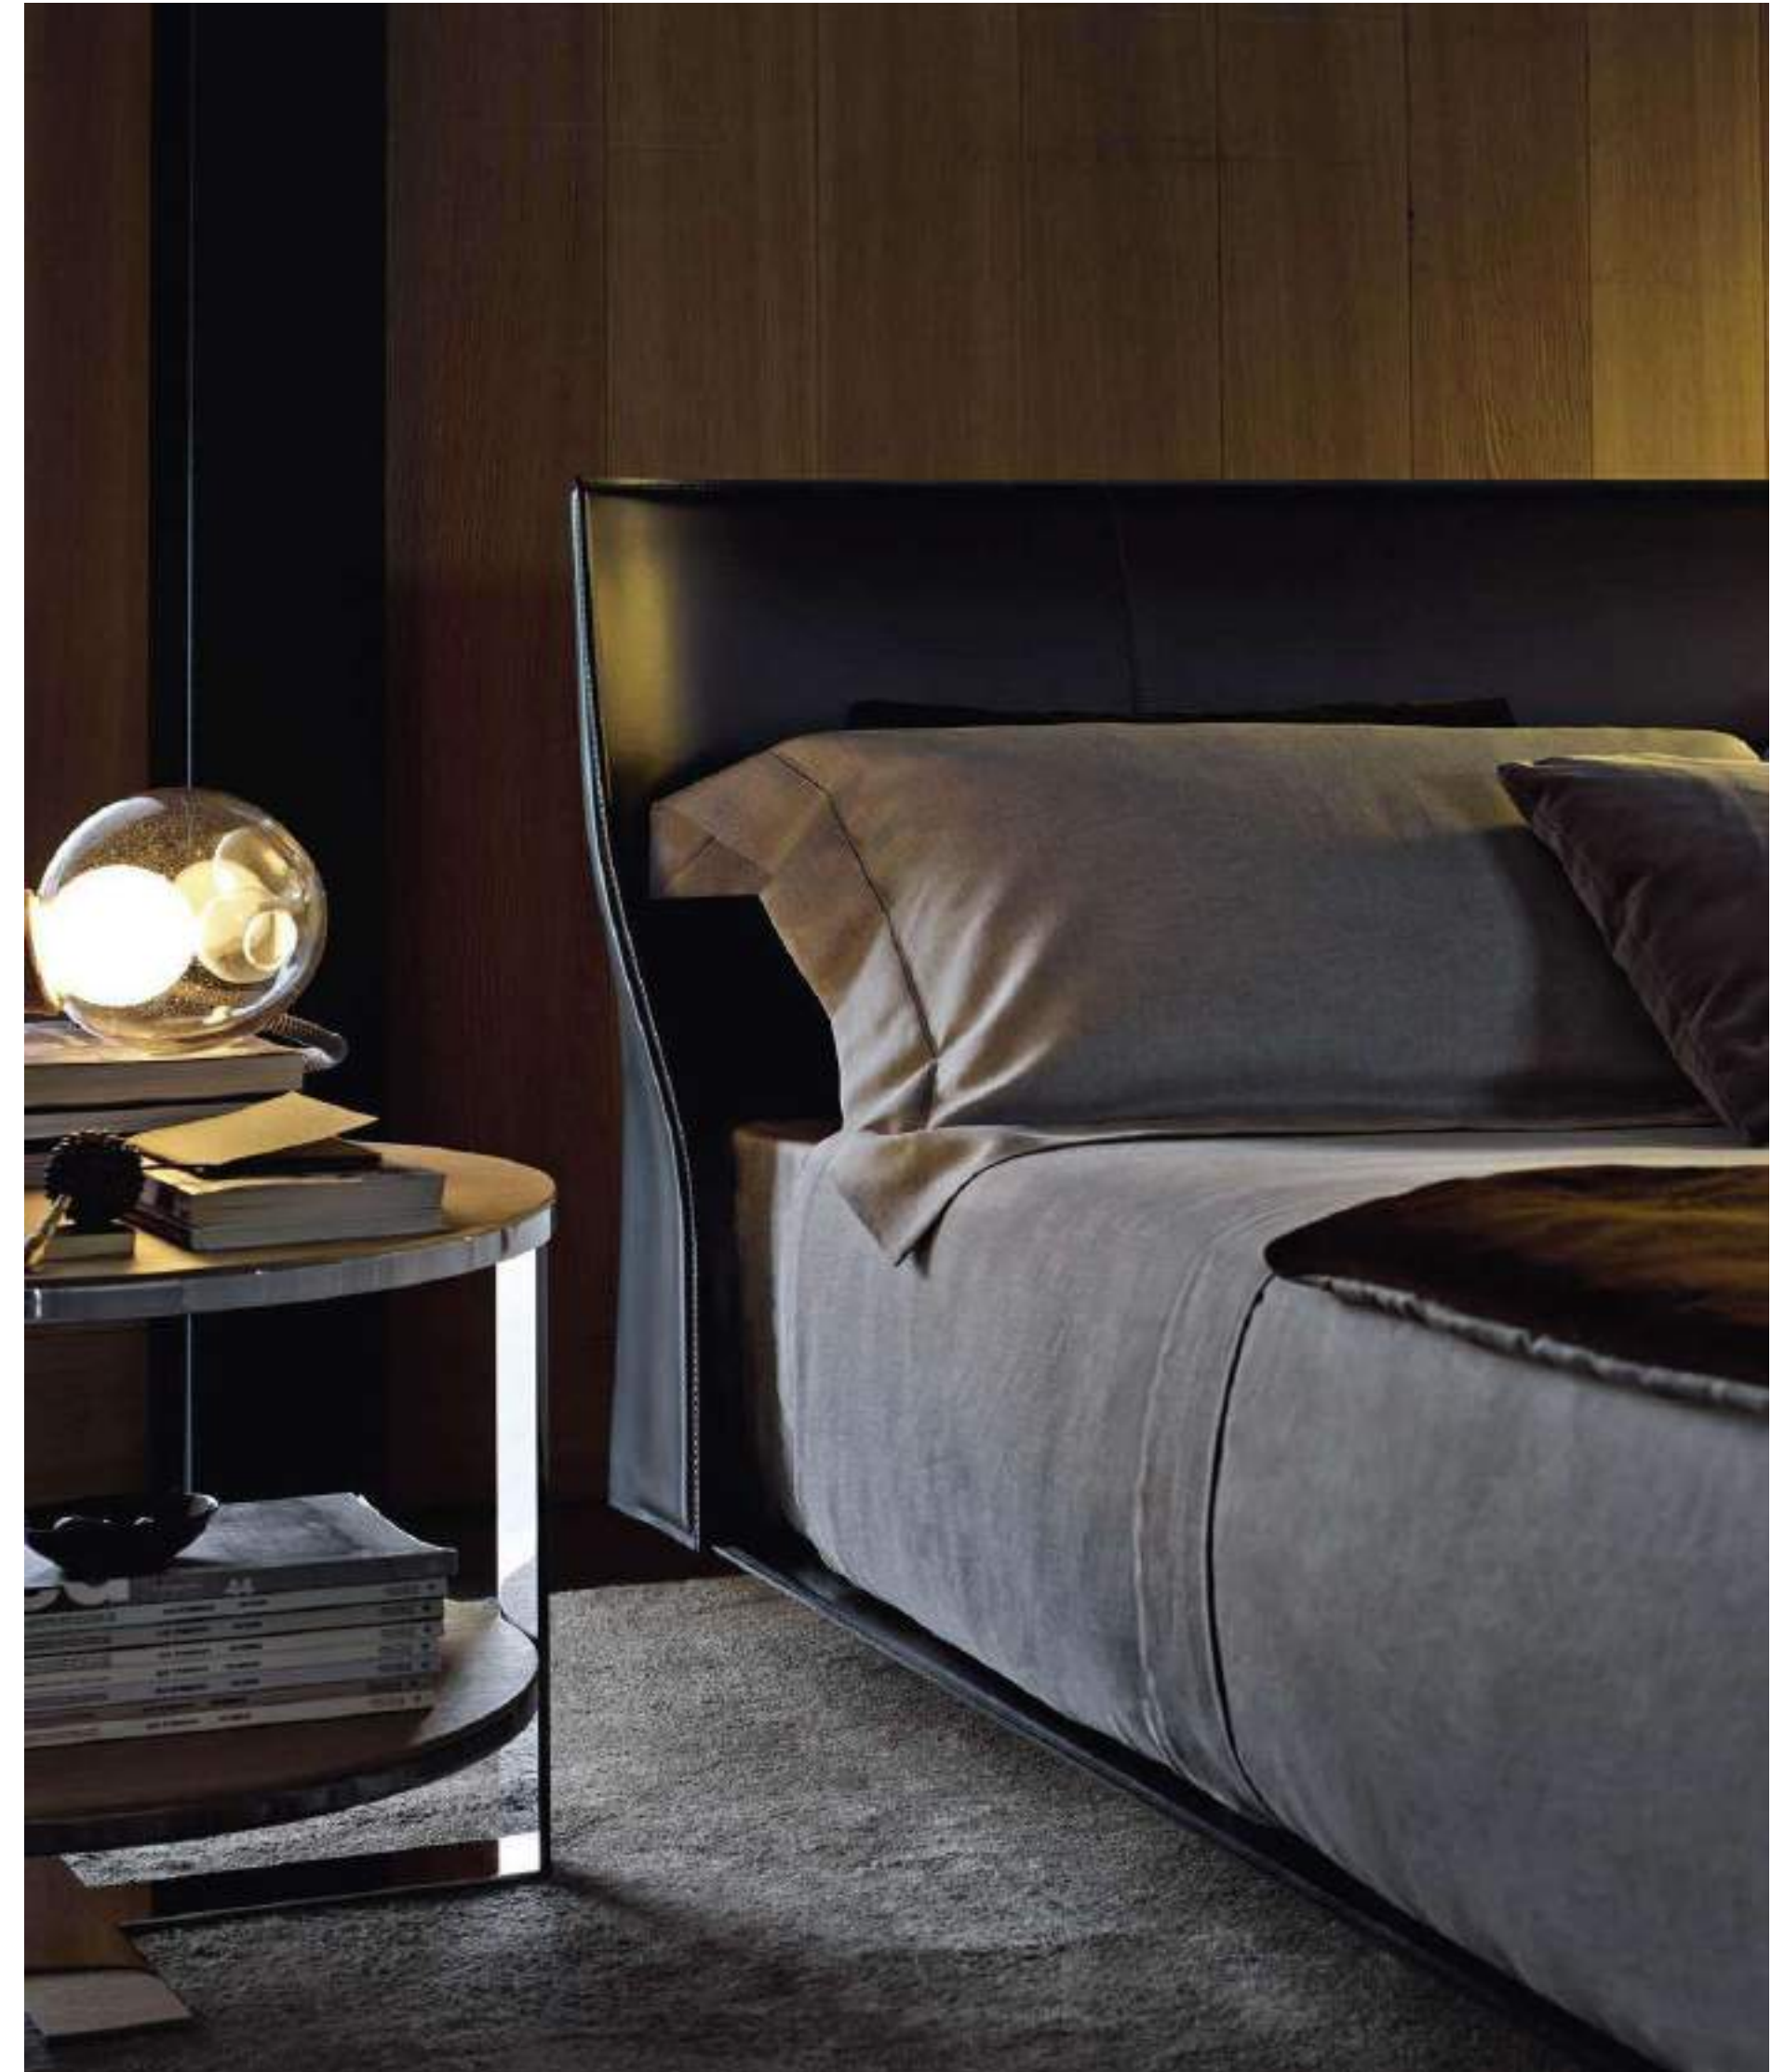

www.royalnova.com

MODEL: B2301A SIZE: 232*218*183cm

www.royalnova.com

ROYAL NOVA

PAGE: 81

ITALIAN BED

Asheet of leather
“pinched” in two places
at the base: here is where
the movement and
natural inclination of
the headboard originate.

It has a comfortable and protective shape with remarkable formal simplicity and very thin sides marked by a lengthwise seam. The bed surface, which can be adjusted to two heights, has an effect of suspension and floating of the super-comfortable mattress.

Masterful
craftsmanship
reminiscent of high-
end leather goods
lends an air of refined
elegance to the 1602
bed.

It offers two versions: one with protruding sides compared to the slightly recessed mattress, and one more simple with the sides flush with the mattress. Available also in the variant with wheels.