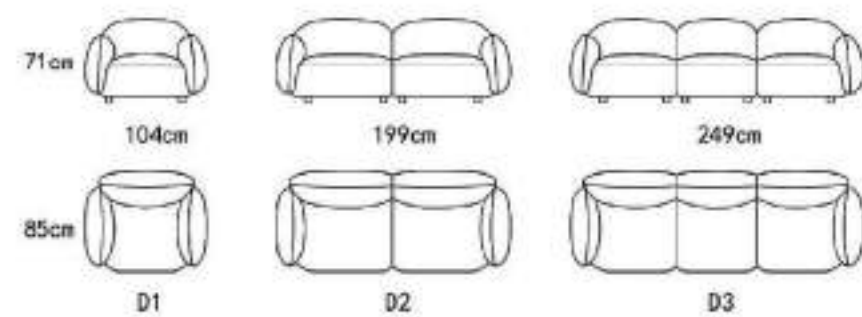

MODEL: E2170-1 D3+D1