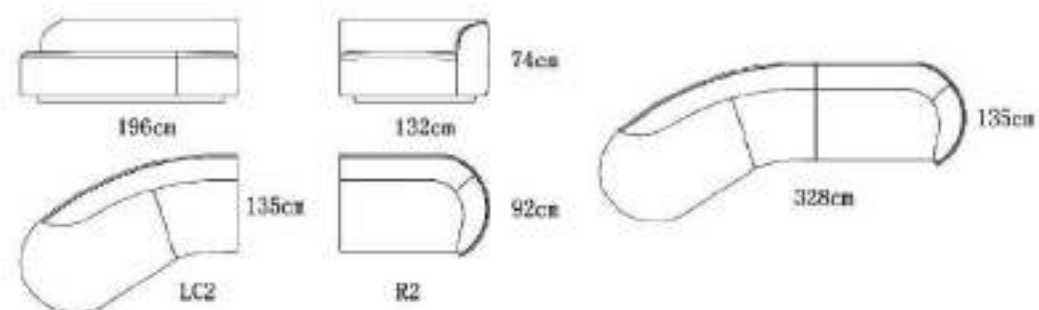

MODEL: S2119B R2+LC2