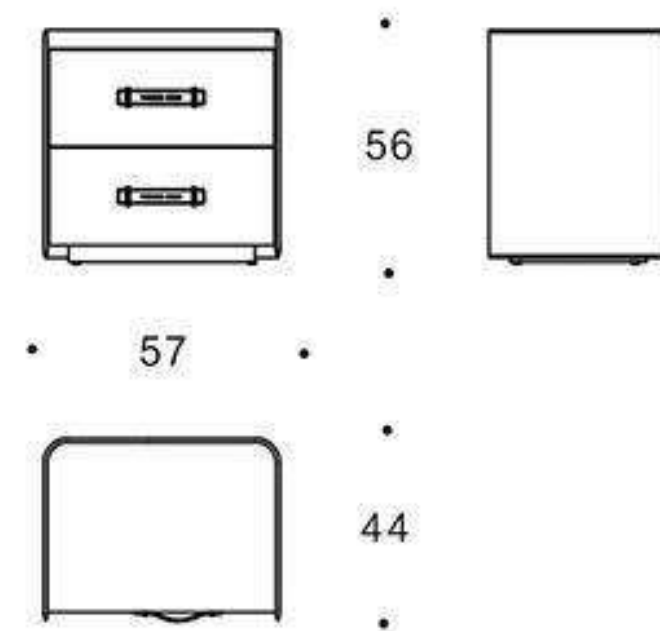

WH-306B SIZE VIEW

2030*2340*148mm
1800*2000mm

WH306B11