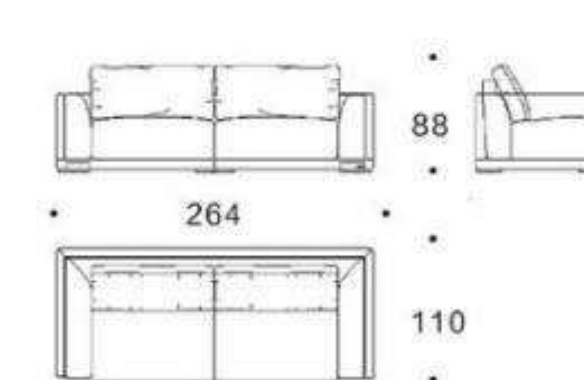

WH302SF SOFA SIZE VIEW

WH302SF3B