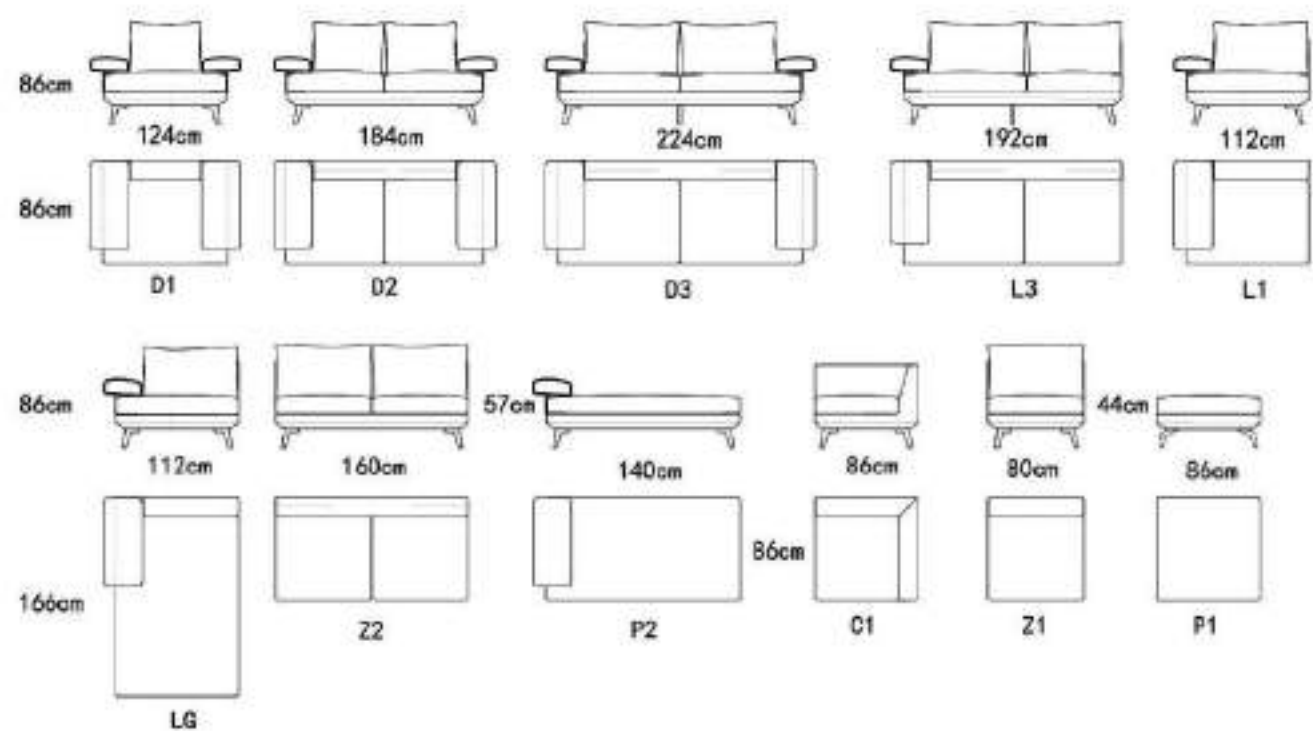

MODEL: E1705 L3+Z1+RG