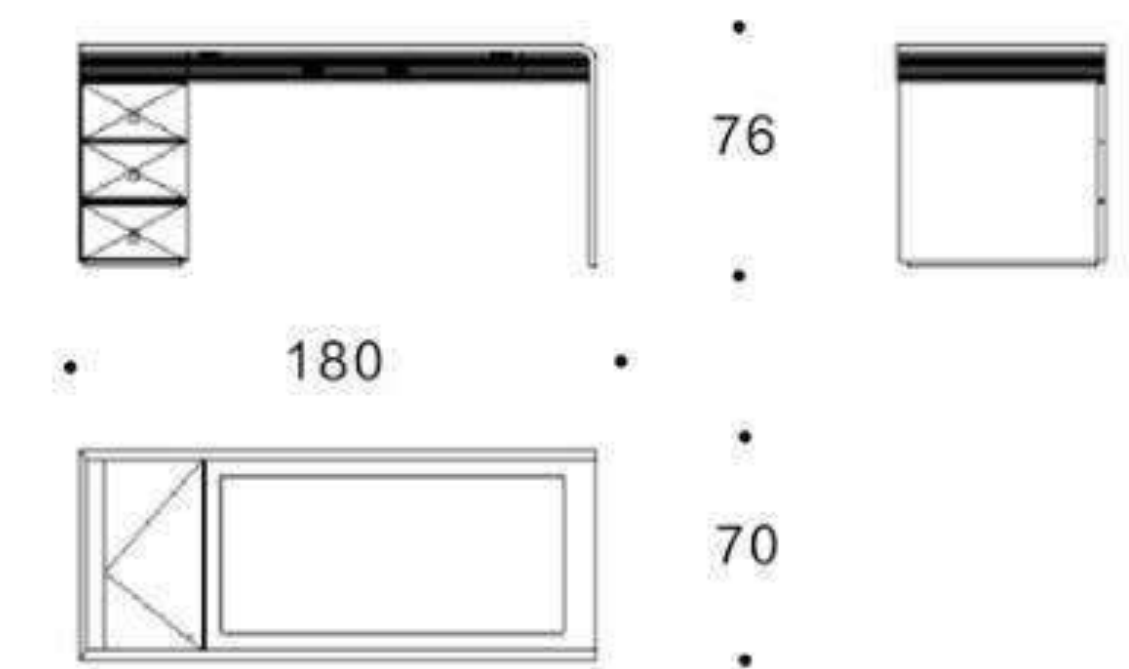

WH-305S SIZE VIEW

WH305B11
600*500*610

W012S21
700x770x(1150-1230)