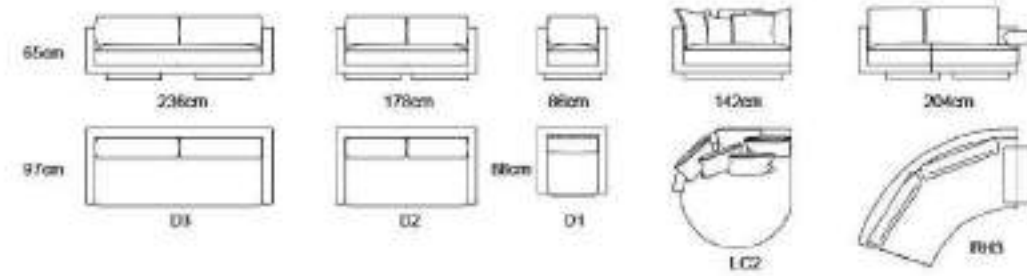

Wonderful Fusion

In different spaces, the fierce collision of color, the fusion of modern craftsmanship and natural materials, wonderfully created two light luxury luxury styles.

MODEL: S2216 D4+(RH3+LC2)+D1