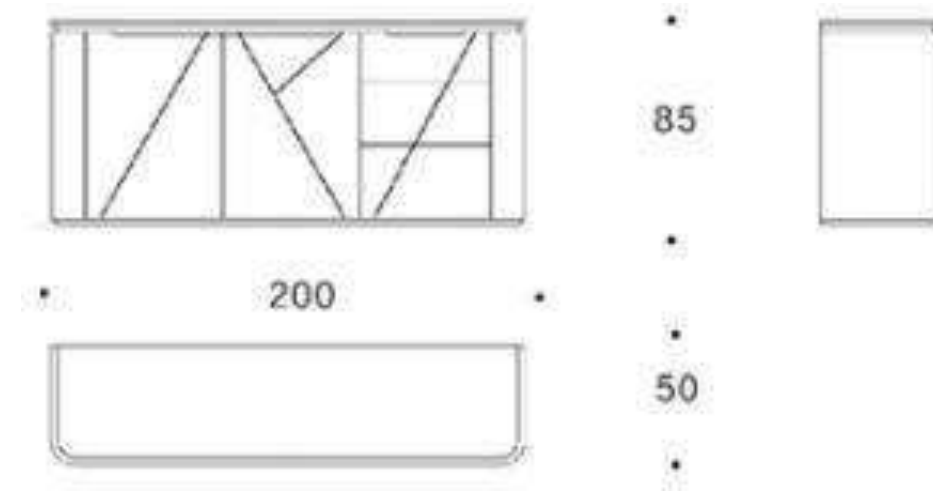

WH305D SIZE VIEW

2000*1000*750mm
2400*1100*750mm

WH305D6

WH305D MATCHING SERIES

Bedroom

In addition to the bed in the bedroom, we need a relaxing chair before going to bed. Can any chair be enough? No, it depends on whether our bed agrees.