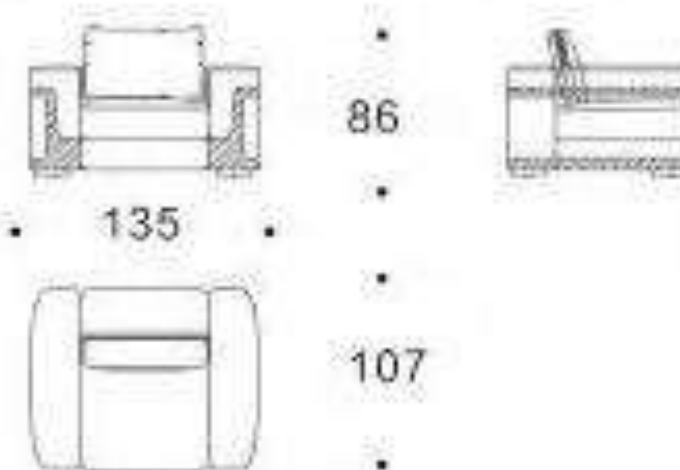

WH301SF SOFA SIZE VIEW

WH301SF1A