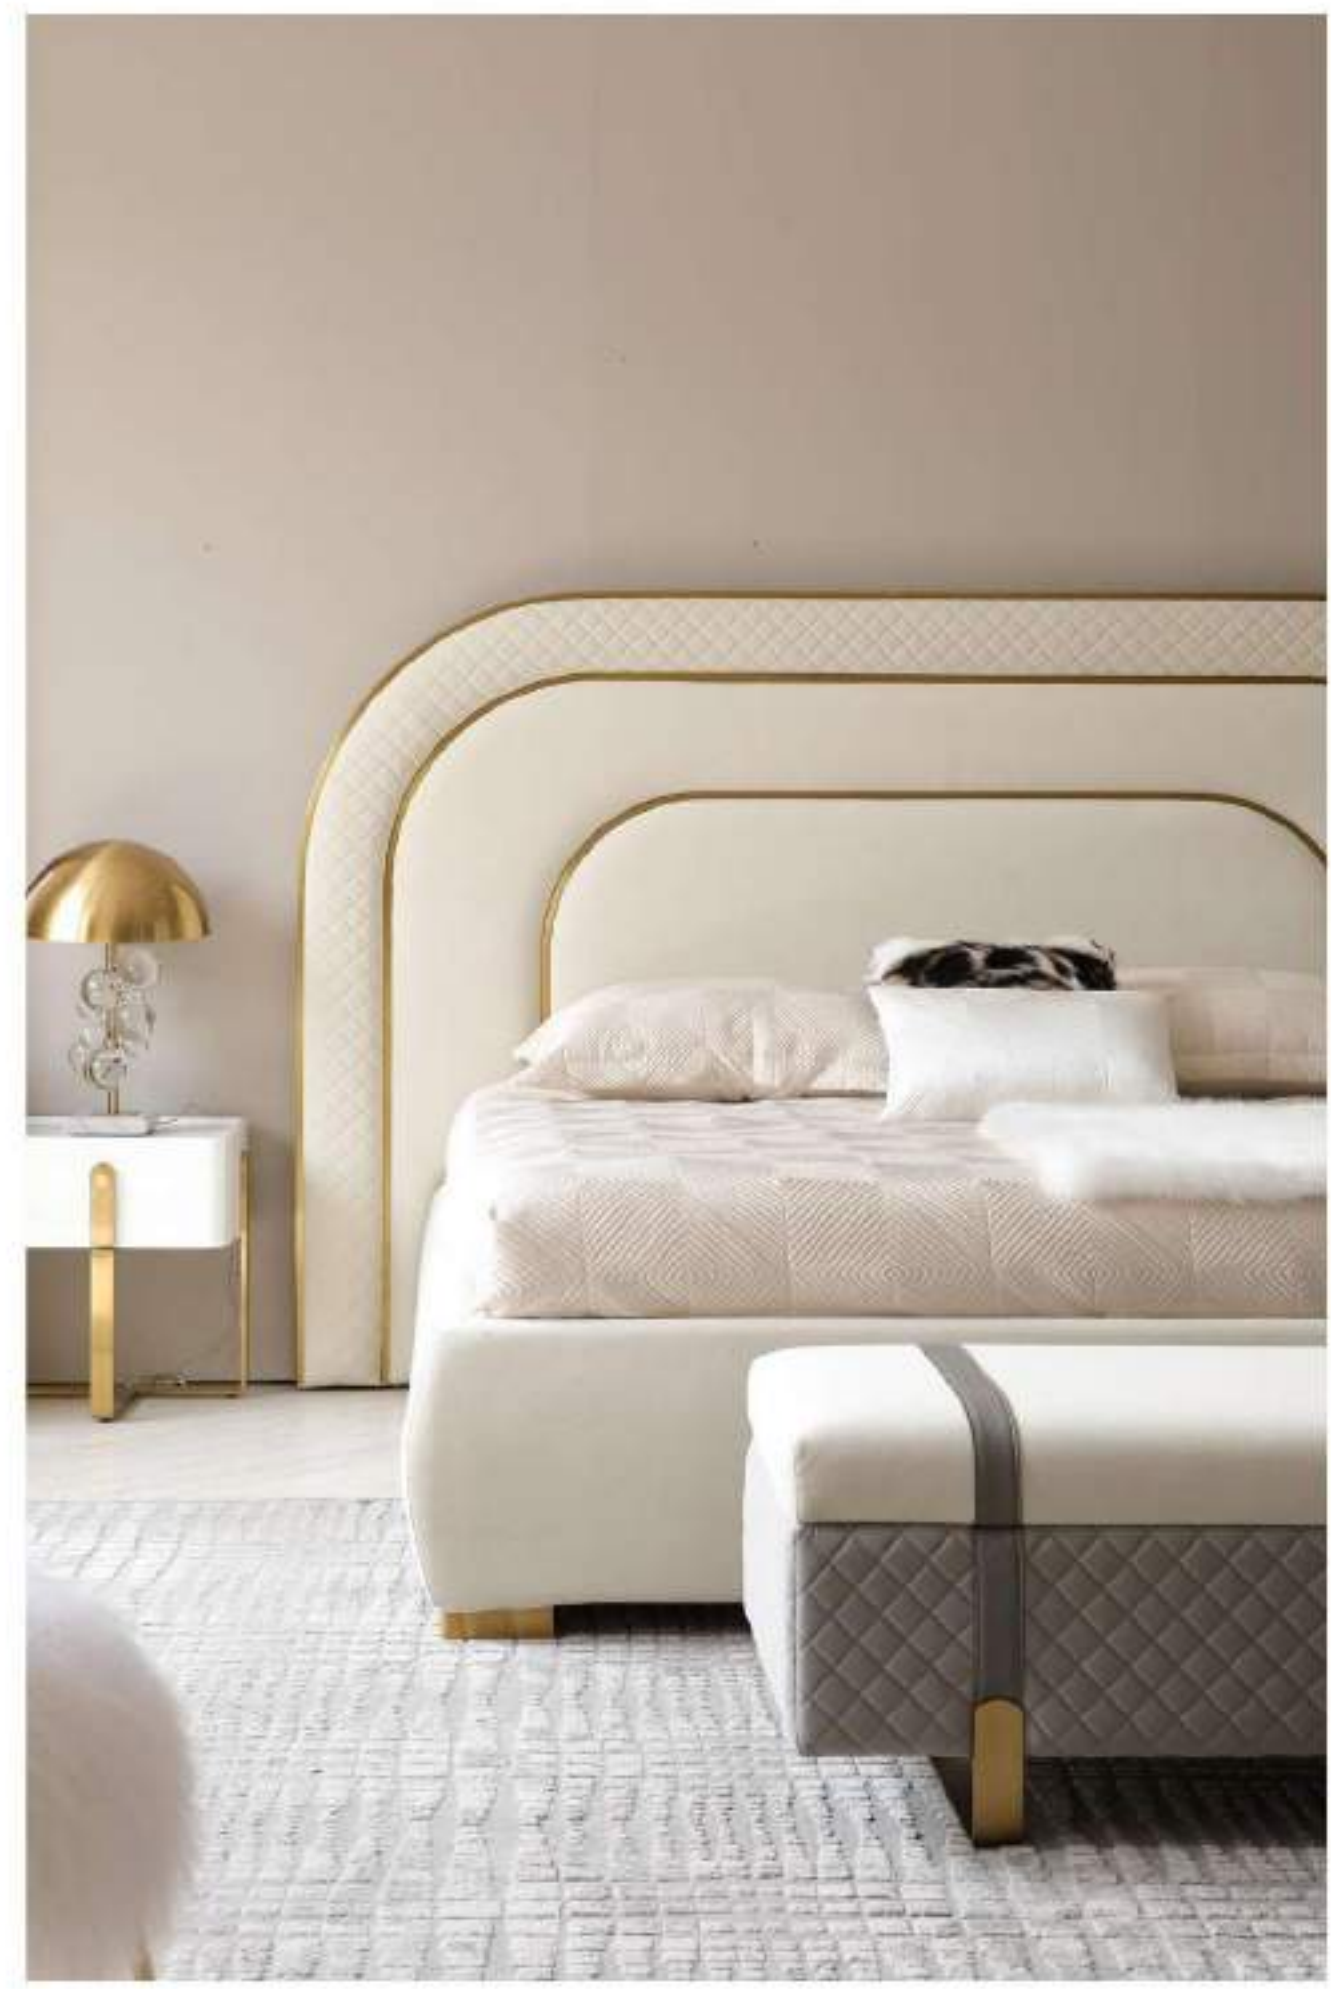

www.royalnova.com

MODEL: B2301A SIZE: 232*218*183cm

www.royalnova.com

ROYAL NOVA

PAGE: 81

ITALIAN BED

Asheet of leather
“pinched” in two places
at the base: here is where
the movement and
natural inclination of
the headboard originate.

It has a comfortable and protective shape with remarkable formal simplicity and very thin sides marked by a lengthwise seam. The bed surface, which can be adjusted to two heights, has an effect of suspension and floating of the super-comfortable mattress.

Masterful
craftsmanship
reminiscent of high-
end leather goods
lends an air of refined
elegance to the 1602
bed.

It offers two versions: one with protruding sides compared to the slightly recessed mattress, and one more simple with the sides flush with the mattress. Available also in the variant with wheels.