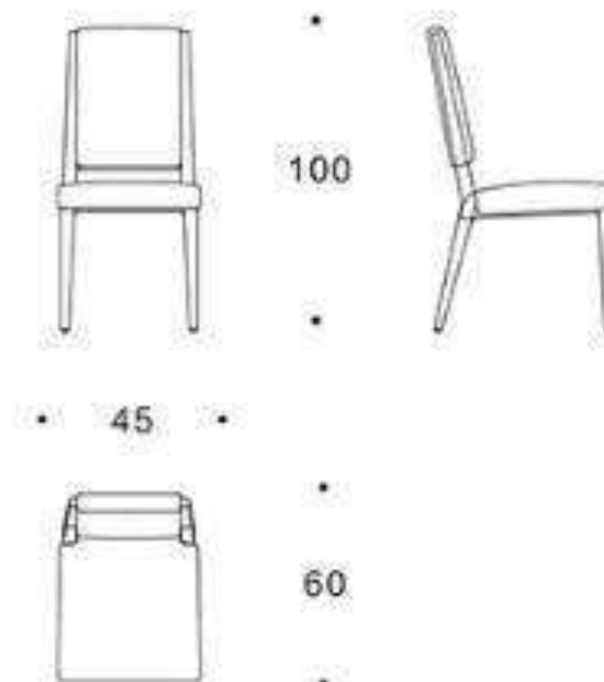

WH305D SIZE VIEW

2000*1000*750mm
2400*1100*750mm

WH305D6