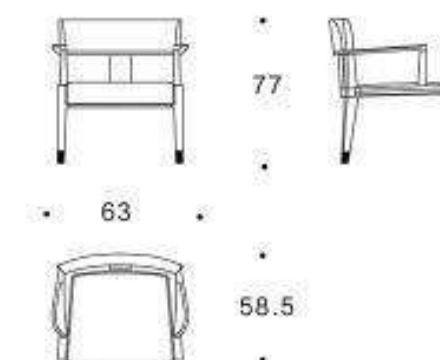

WH-35H32 SIZE VIEW

WH305B20