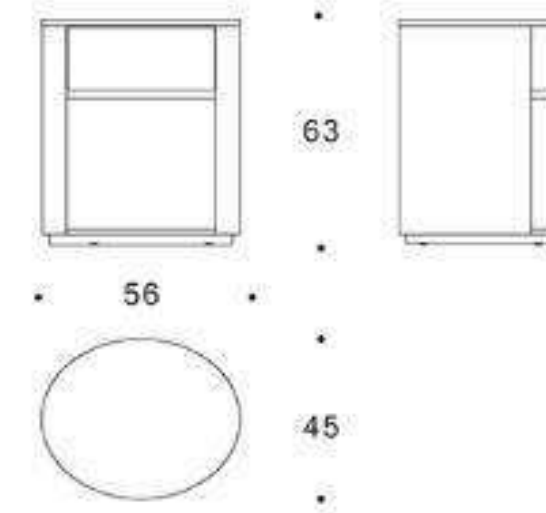

WH-302B SIZE VIEW

2100*2470*1380mm
1800*2000mm

WH302B11A

WH302B11B

MATCHING SERIES

WH302B10
2060*2450*1380
内径: 1800*2000

WH302B11A
560*450*630

WH-302B11B
560*450*630