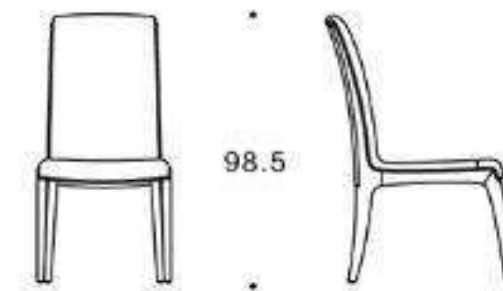

WH306D6

49

98.5

68