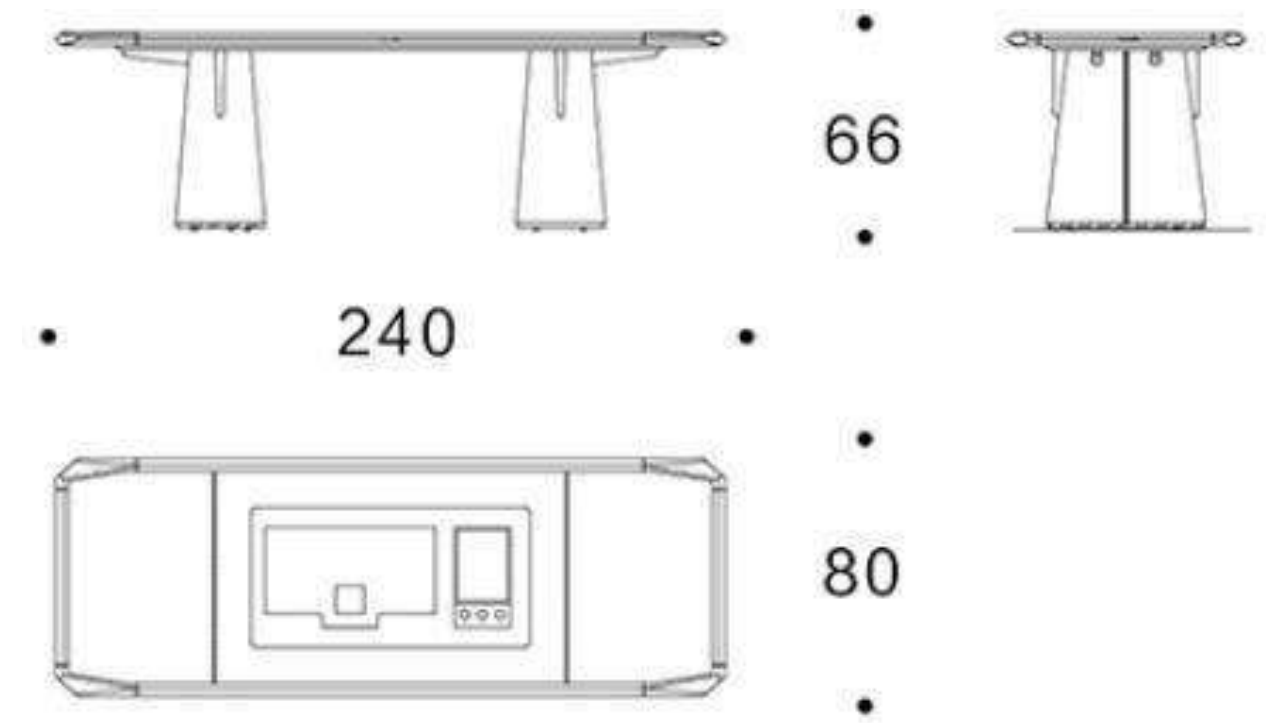

WH-35H32 SIZE VIEW