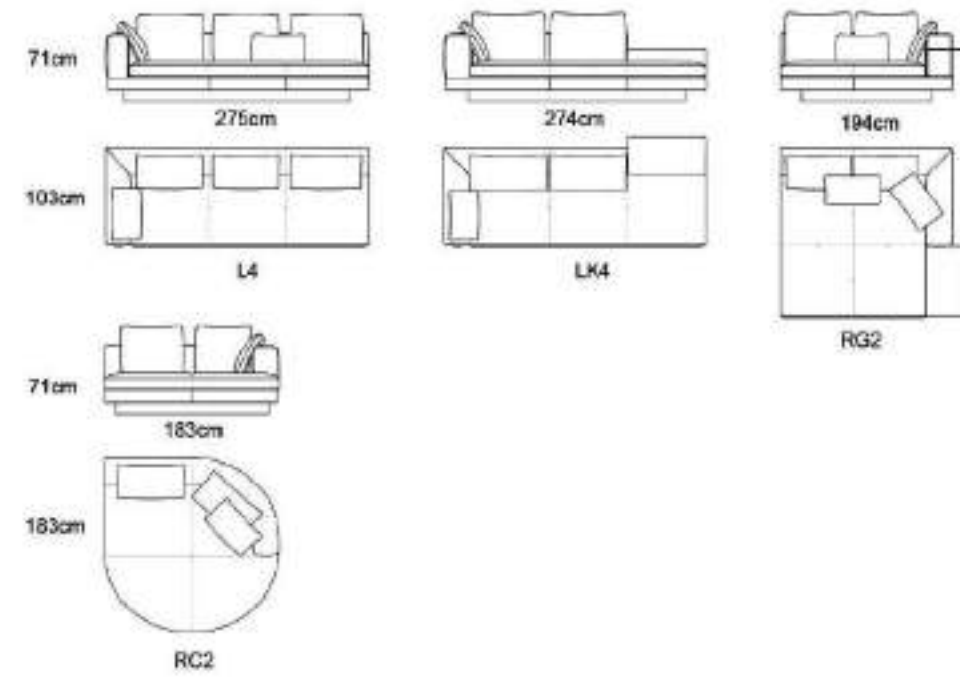

MODEL: MSE2125-3 LK4+RC2