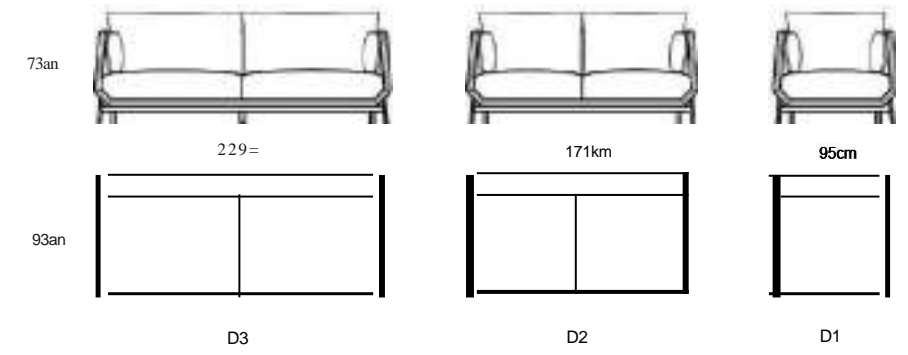

MODEL: E1859B L3+R3+C1

LOVE SEAT

MOOEL:E2166-1 03+02

SIMPLE AND NEAT IS ITS STYLE, FASHIONABLE AND EXQUISITE IS ITS ADVANTAGE, AND YOUNG AND LIVELY IS ITS EXPRESSION. IT CONSIDERS THE LOVE OF YOUNG PEOPLE 100%, AND FULLY CONSIDERS **THE** PHYSICAL CHARACTERISTICS OF HUMAN BEINGS. IT FULLY INTERPRETS OUR AESTHETICS ABOUT LIFE, AND IT INTERPRETS OUR UNIQUE TASTE APPROPRIATELY.