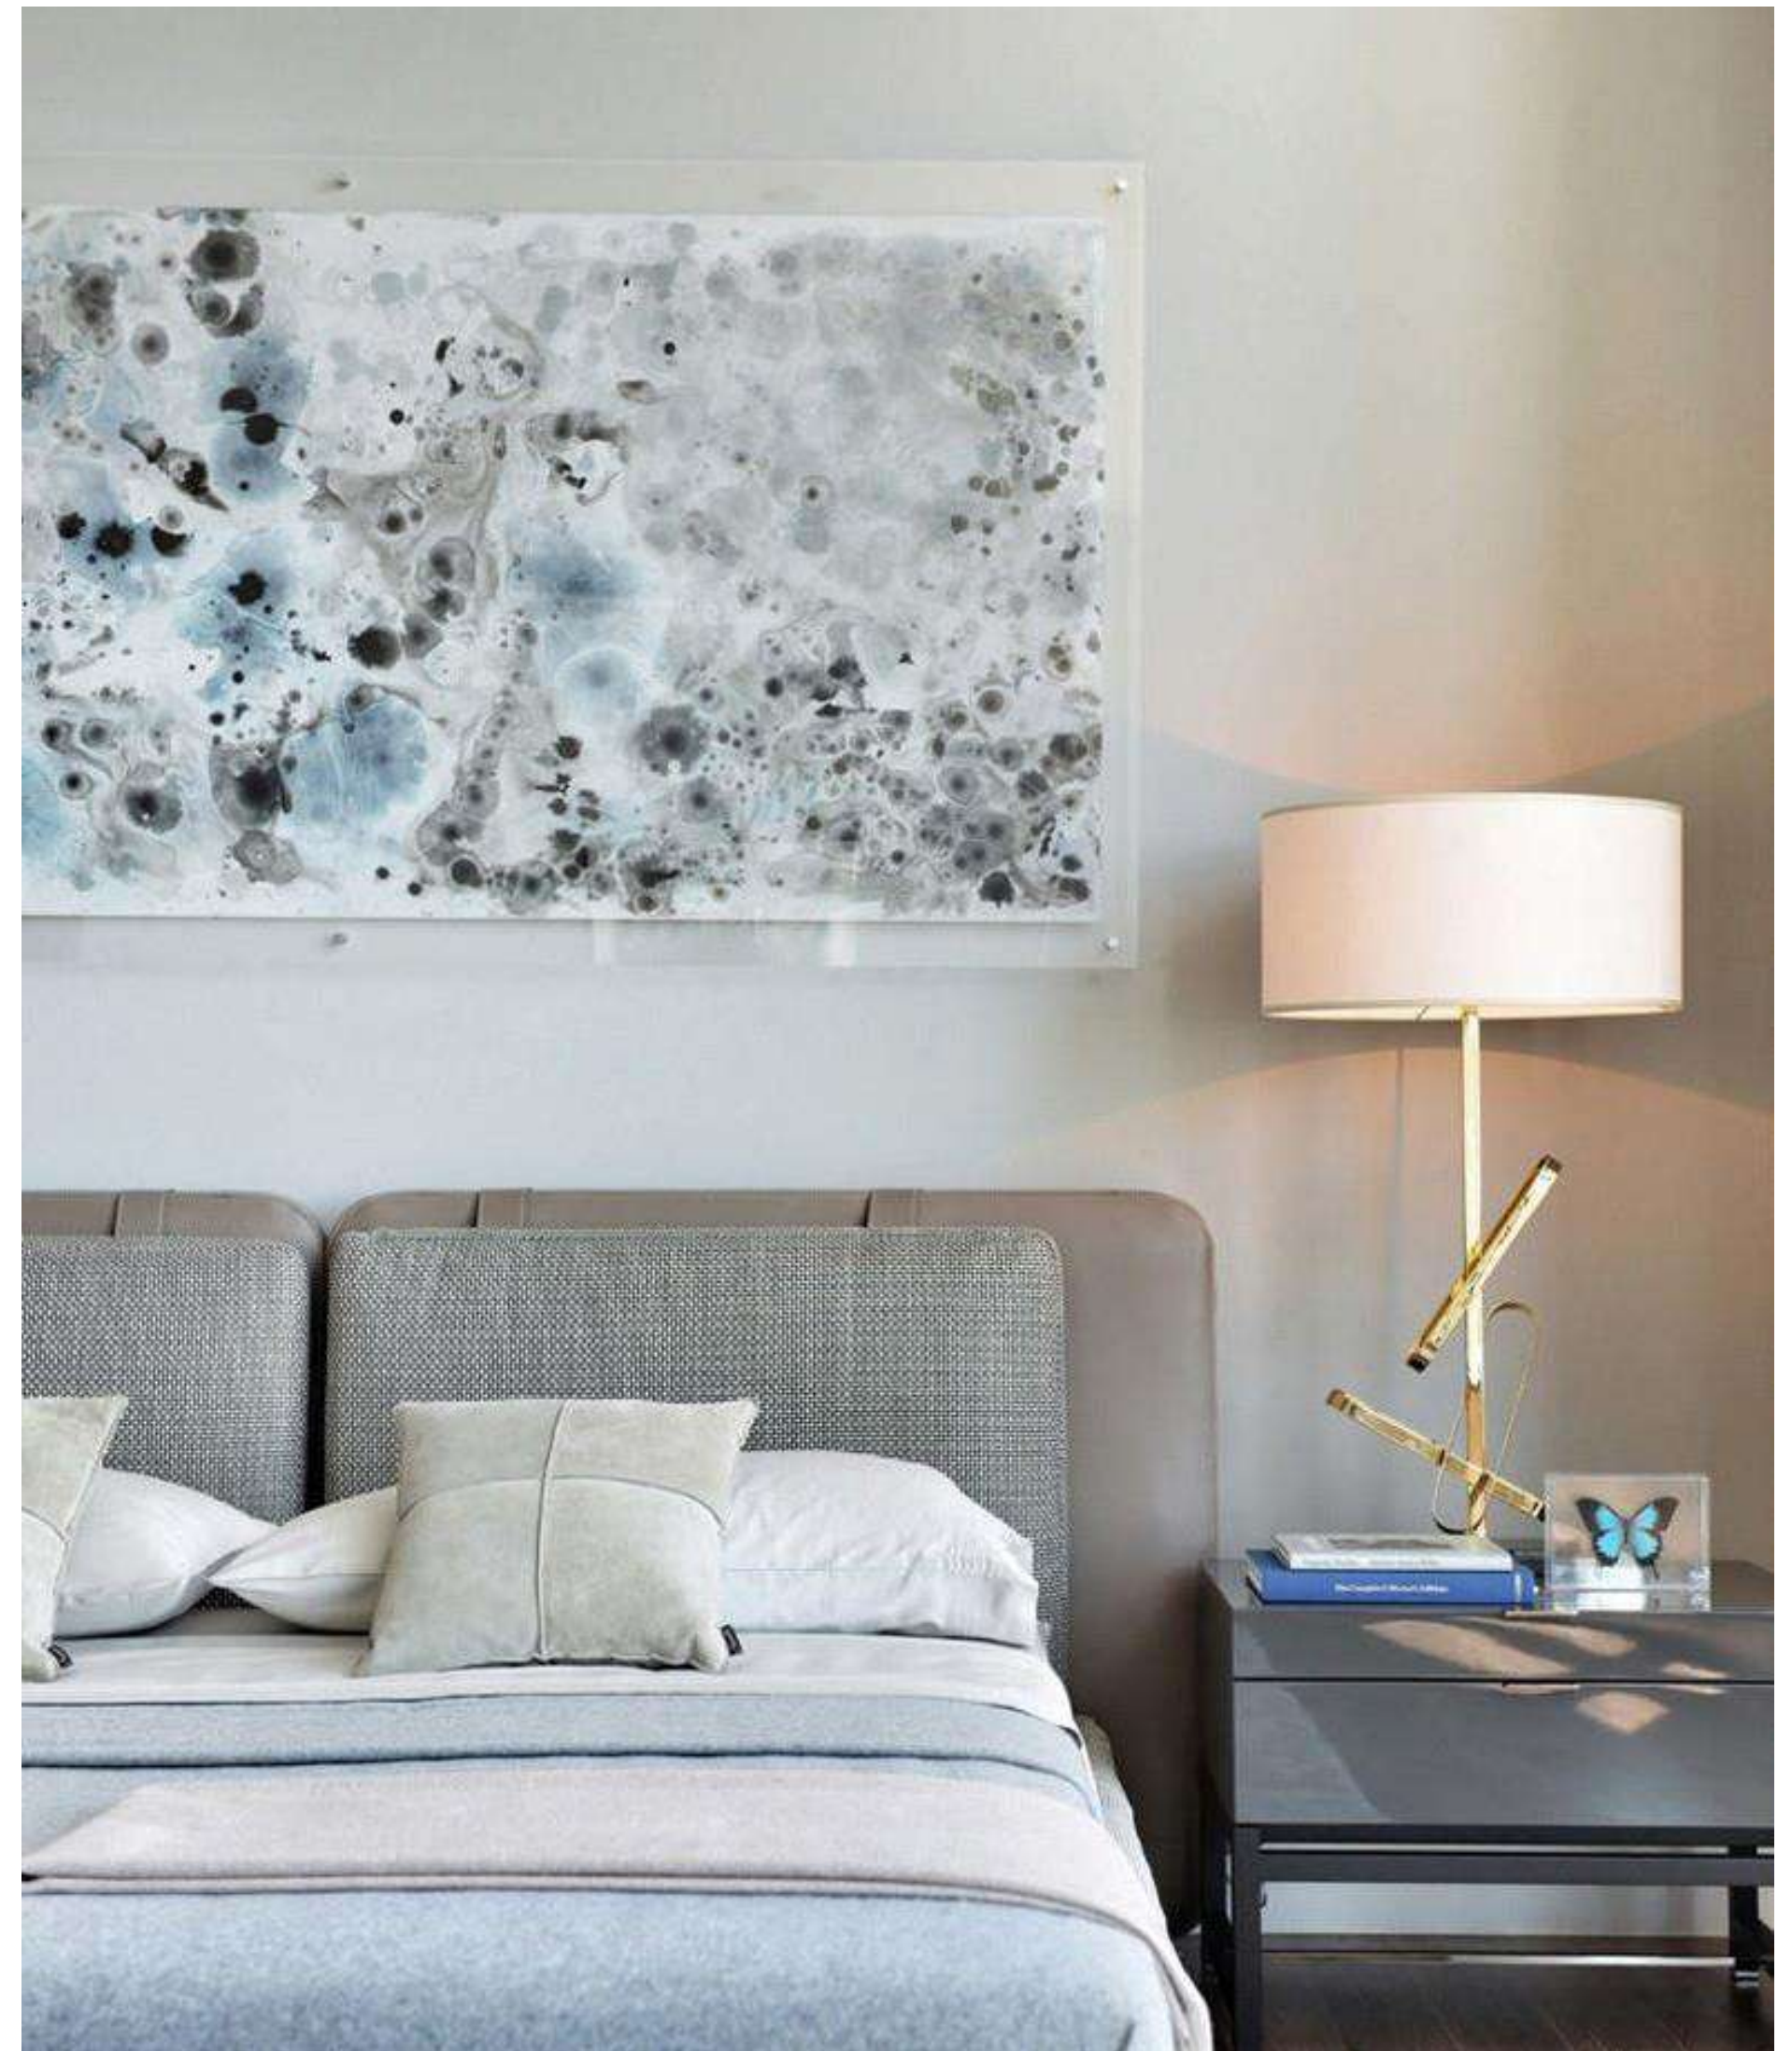

www.royalnova.com

MODEL: B2301A SIZE: 232*218*183cm

www.royalnova.com

ROYAL NOVA

PAGE: 81

ITALIAN BED

Asheet of leather
“pinched” in two places
at the base: here is where
the movement and
natural inclination of
the headboard originate.

It has a comfortable and protective shape with remarkable formal simplicity and very thin sides marked by a lengthwise seam. The bed surface, which can be adjusted to two heights, has an effect of suspension and floating of the super-comfortable mattress.

Masterful
craftsmanship
reminiscent of high-
end leather goods
lends an air of refined
elegance to the 1602
bed.

It offers two versions: one with protruding sides compared to the slightly recessed mattress, and one more simple with the sides flush with the mattress. Available also in the variant with wheels.