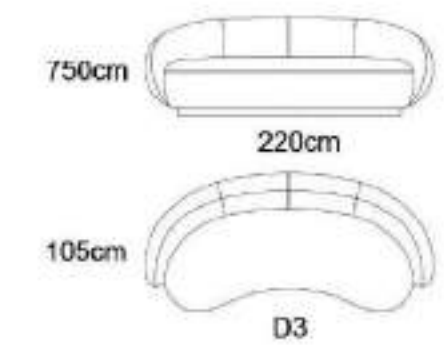

OUR LIFE HAS BEGUN TO BECOME MORE AND MORE REFINED AND MORE AND MORE TASTEFUL. MINIMALISM AND HUMAN CONSCIOUSNESS GO HAND IN HAND. IN THE CONTINUOUS CREATION AND SELECTION OF PEOPLE, THE SMOOTH AND BRIGHT COMBINATION OF LINE AND SURFACE HAS BEEN SOUGHT IN FLATNESS. FURNITURE HAS ALWAYS BEEN IT SILENTLY AFFECTS US AND IS CREATING A COMFORTABLE AND COMFORTABLE HOME LIFE FOR US.