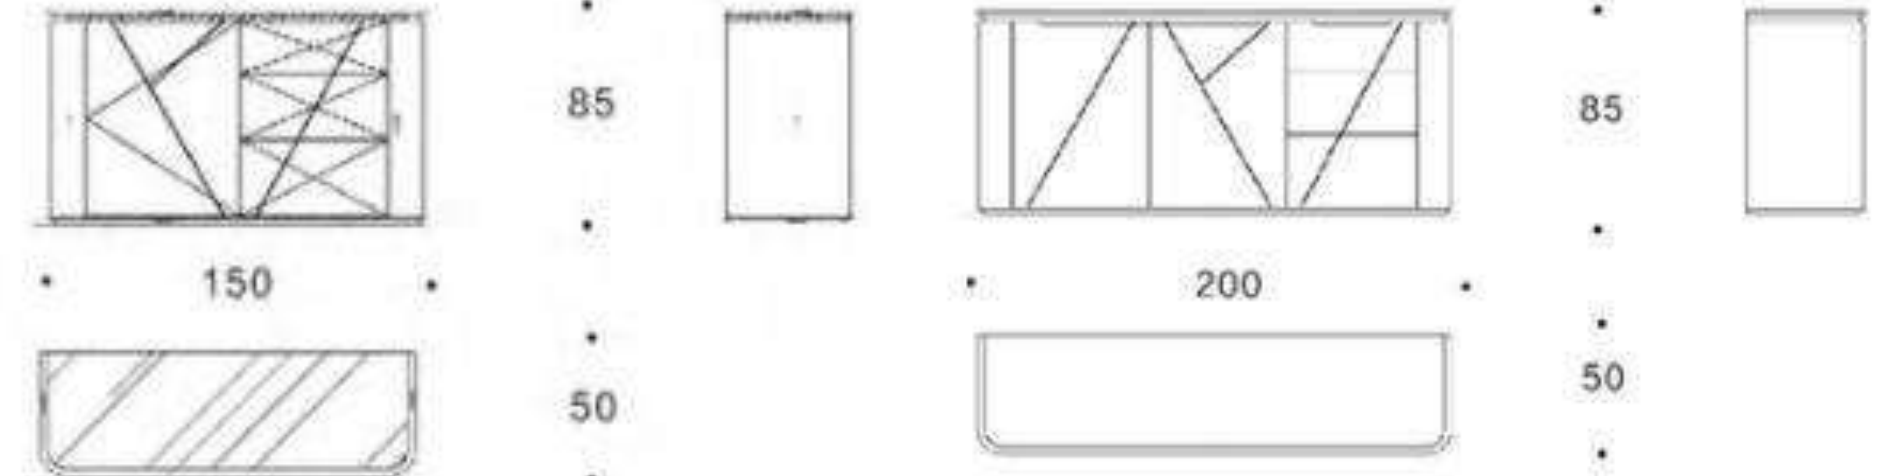

WH-308 SIZE VIEW

1800*900*750mm
2200*1100*750mm

DINING ROOM/ CHAIR

WH308D6

WH-308 BMATCHING SERIES

WH306D7

WH305D7

Bedroom