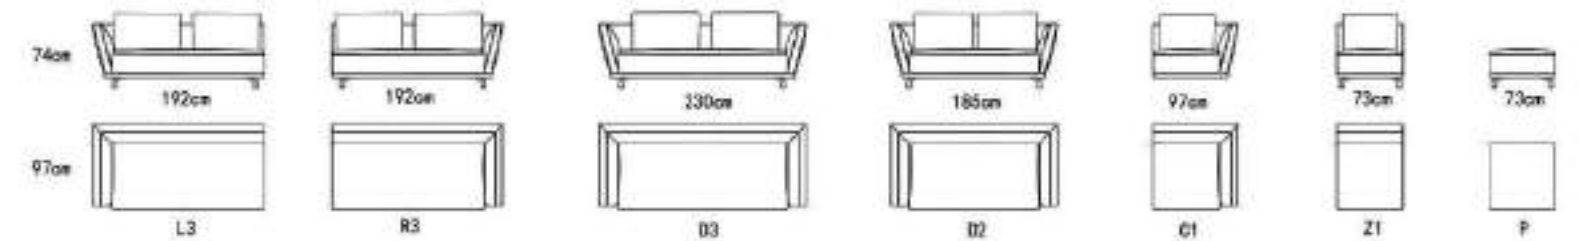

MODEL: E1859B L3+R3+C1