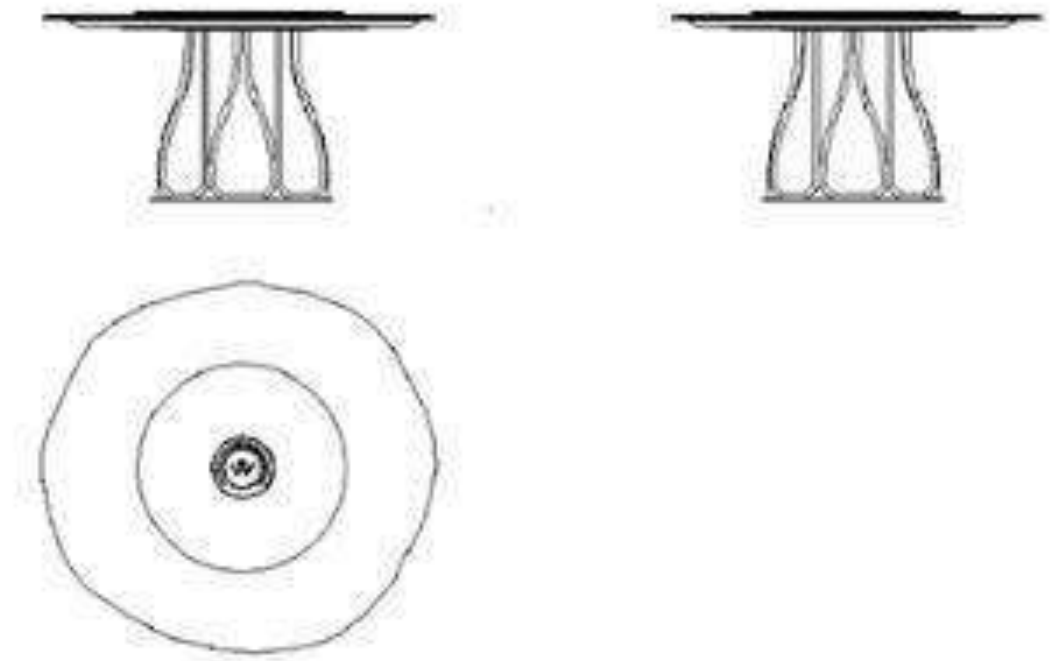

*Marble is an eternal theme in dining table culture.
The gifts of nature to human beings have made
modern furniture a lot more colorful.*

MARBLE

WH303D SIZE VIEW

1600*1510*760mm

WH303D5

84

58

59