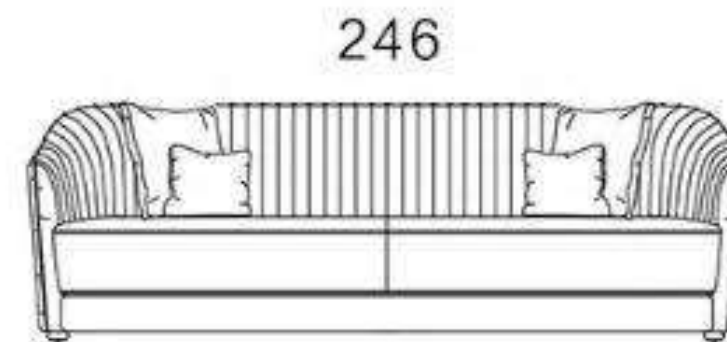

WH-310SF SIZE VIEW

82