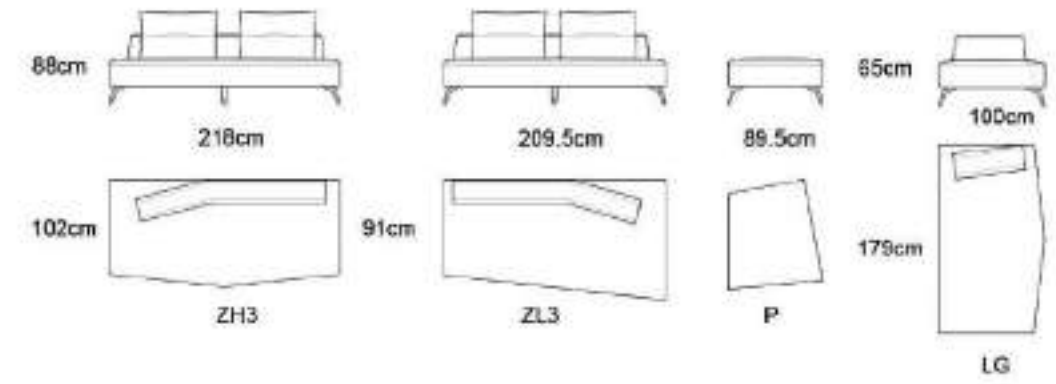

MODEL: E2164-3 ZH3+P+ZL3