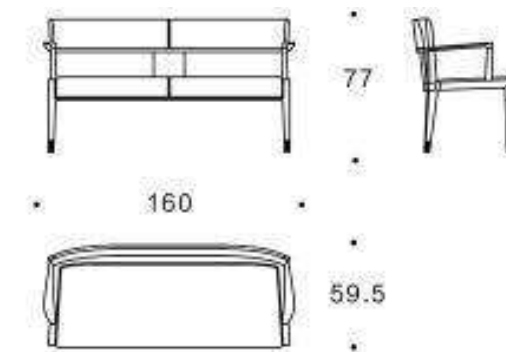

WH-35H32 SIZE VIEW