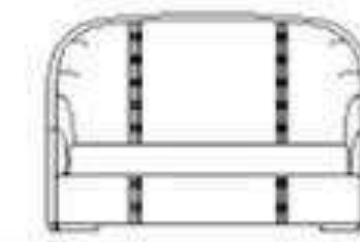

WH-302B SIZE VIEW

2100*2470*1380mm
1800*2000mm

WH302B11A

WH302B11B

MATCHING SERIES

WH302B10
2060*2450*1380
内径: 1800*2000

WH302B11A
560*450*630

WH-302B11B
560*450*630