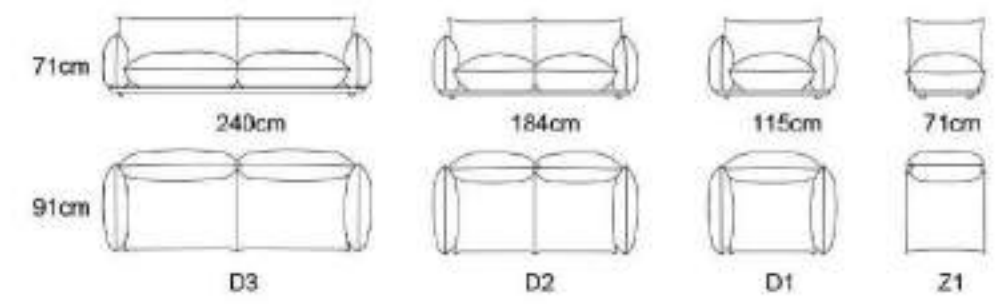

MODEL:E2259-1 D3+D2

THE SCENERY NEVER FADED IN THE HEART, AND WHEN I LOOK BACK, THE FLOWERS ARE KOI, AND THE OTHER SIDE OF THE TIME IS BLOOMING.THE VINES IN THE EAVES SET A NEW GREEN, THE FIREFLY SPRINKLED A STAR IN THE EYES, CARRYING THE SUMMER FLYING IN FRONT OF MY WINDOW. THE SNOW FELL IN THE WINTER ON MY CHAIR. IN THE MOOD OF A SEASON INTO THE COFFEE, HAPPINESS WILL LINGER IN THE AROMA.