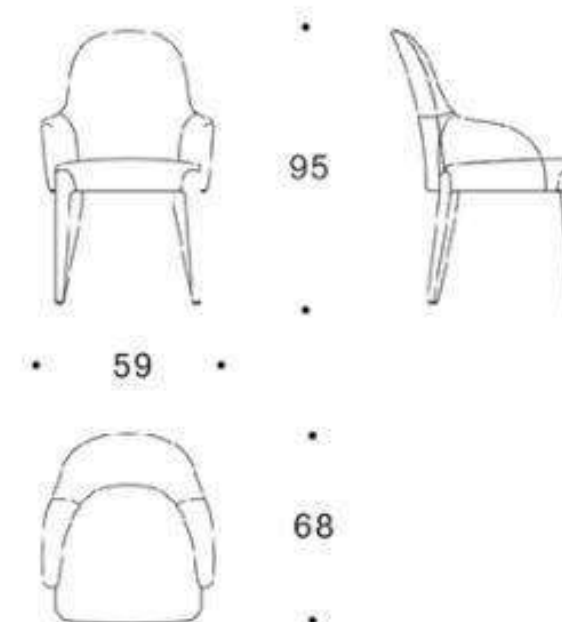

WH-301D1A SIZE VIEW

1800*900*750mm
2000*1000*750mm
2200*1000*750mm
2400*1100*750mm

WH301D5

WH301D5

WH-301D1A SIZE VIEW

150

200

Dining room