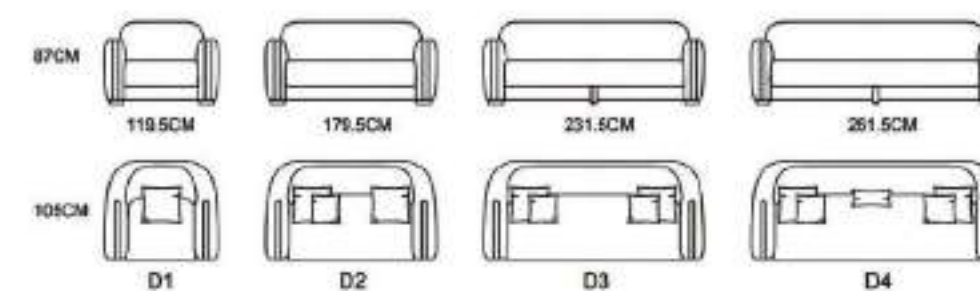

MODEL: S2111 D4+D2