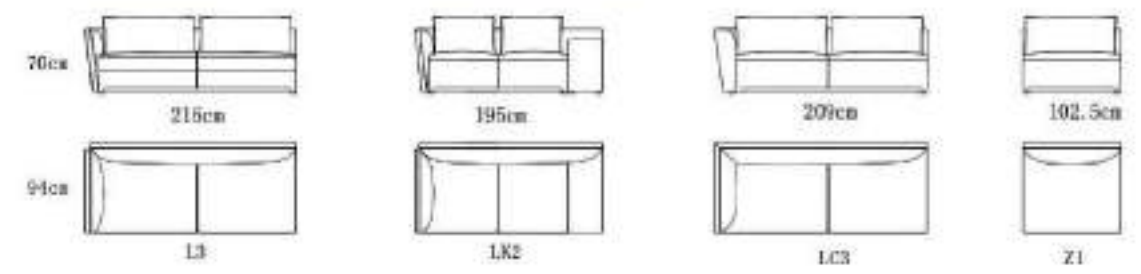

MODEL: S2117 RC3+LK2+R3+Z1