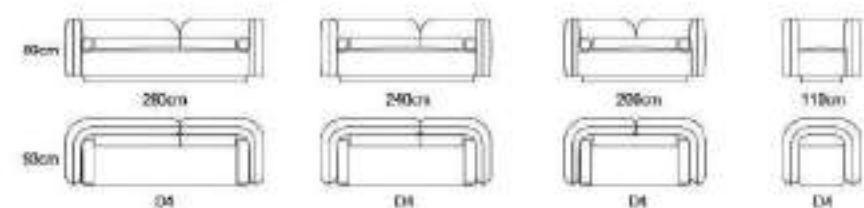

MODEL: S2213 D4+D2