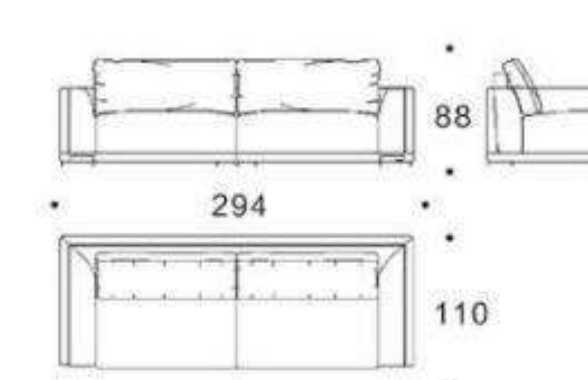

WH302SF SOFA SIZE VIEW

WH302SF4B