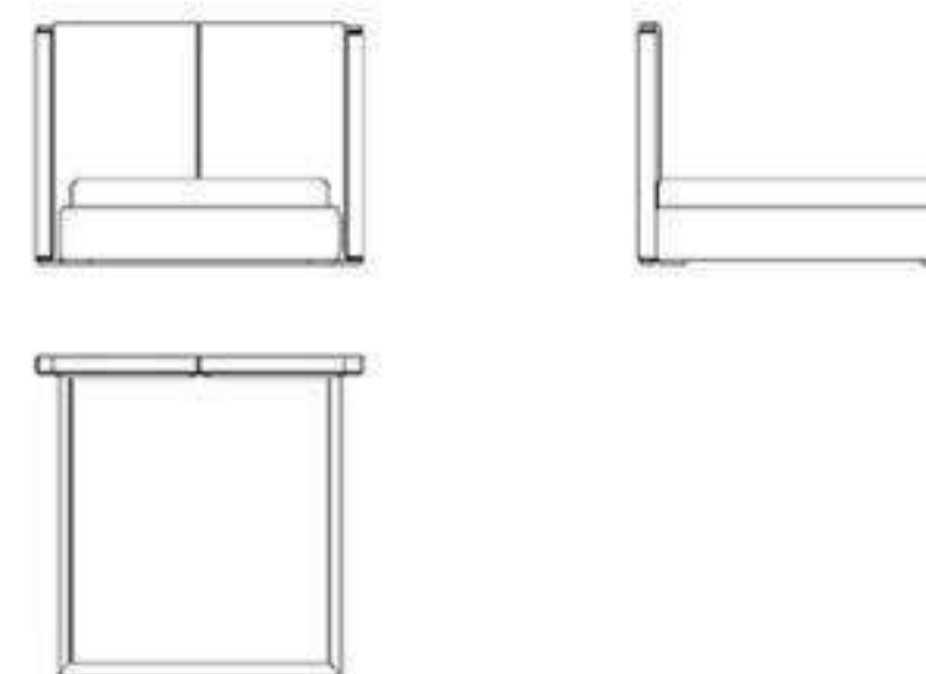

WH-301B SIZE VIEW

2330*2250*1710mm
1800*2000mm

2530*2450*1710mm
2000*2200mm