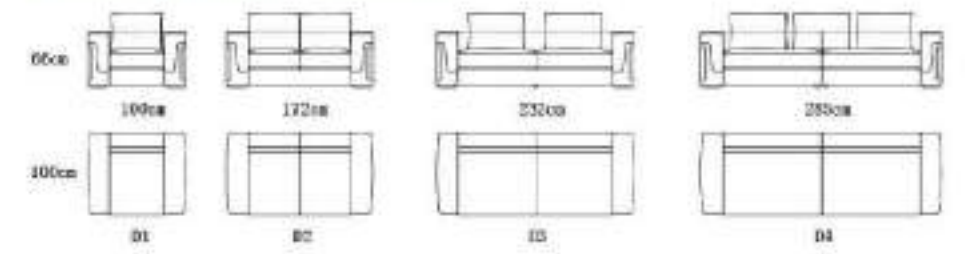

With unique design and delicate and meticulous processing, we provide elegant, bright and comfortable high-quality and affordable high-end products that meet modern tastes.