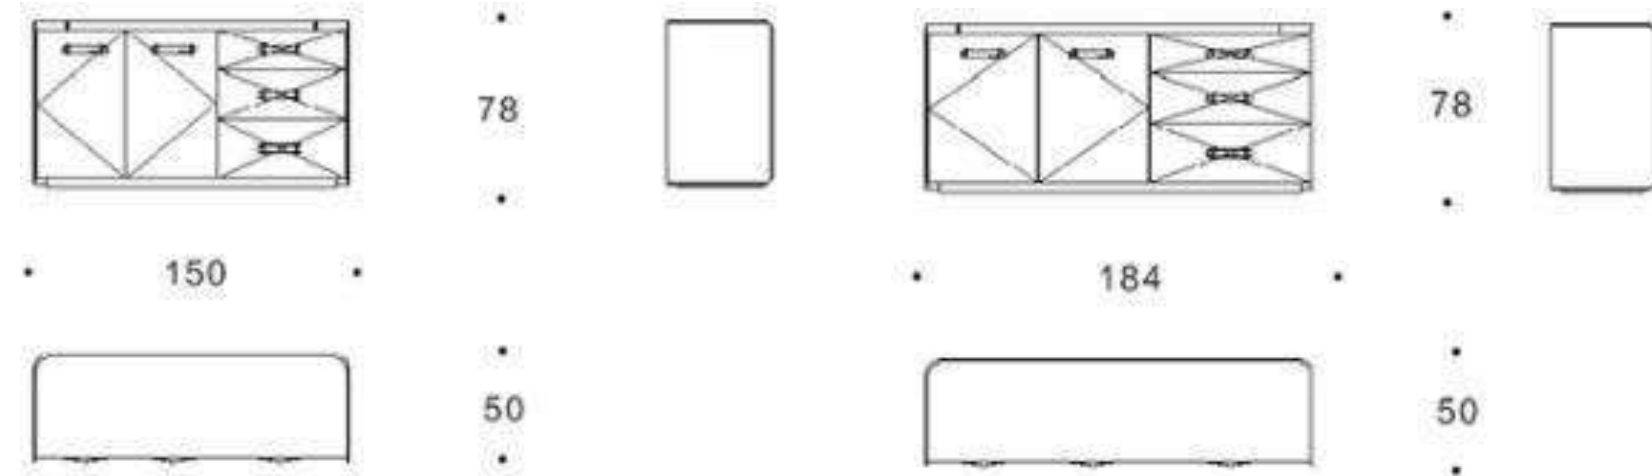

WH-308 SIZE VIEW

1800*900*750mm
2200*1100*750mm

DINING ROOM/ CHAIR

WH308D6

WH-308 BMATCHING SERIES

WH306D7

WH305D7

Bedroom