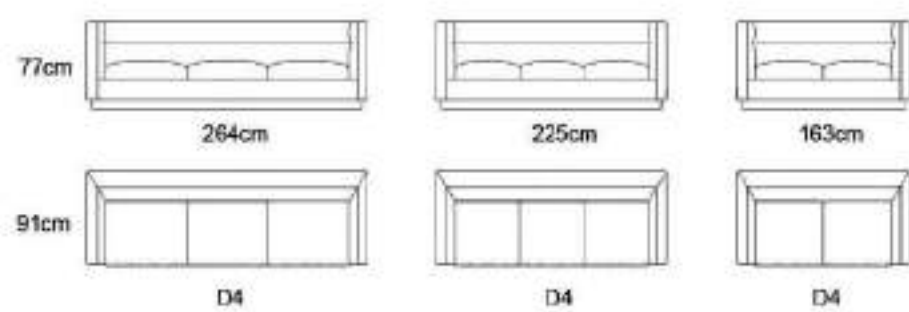

MODEL: S2205 D4+D2

MODEL: B2301A
SIZE: 232*218*183cm

MODEL: RG2303
SIZE: 50*40*52cm

MODEL: MODEL: K2017
SIZE: 120x45x75CM

MODEL:RT2222
SIZE: 120*48*73cm

MODEL:EWG2001
SIZE: 50x40x50CM

Back to Basics

It abandons luxury in the traditional sense, simplifies the decoration, and returns to the true, but also gives the fashion avant-garde, elegant temperament, and yet feel warm and comfortable.