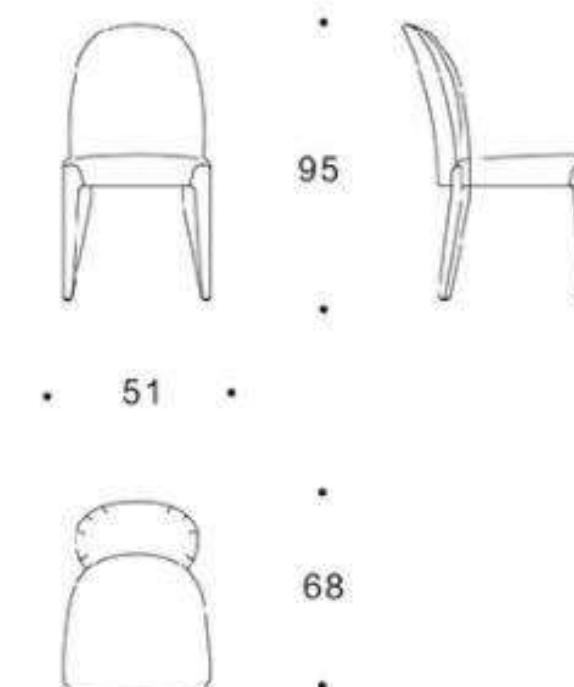

WH-301D1A SIZE VIEW

1800*900*750mm
2000*1000*750mm
2200*1000*750mm
2400*1100*750mm

WH301D5

WH301D5

WH-301D1A SIZE VIEW

150

200

Dining room

The streamlined design of the dining chair and the perfect line craftsmanship wrapped in leather make her show the luxury of the owner when combined with the dining table.

WH-301D1B SIZE VIEW

Φ 1600*750mm