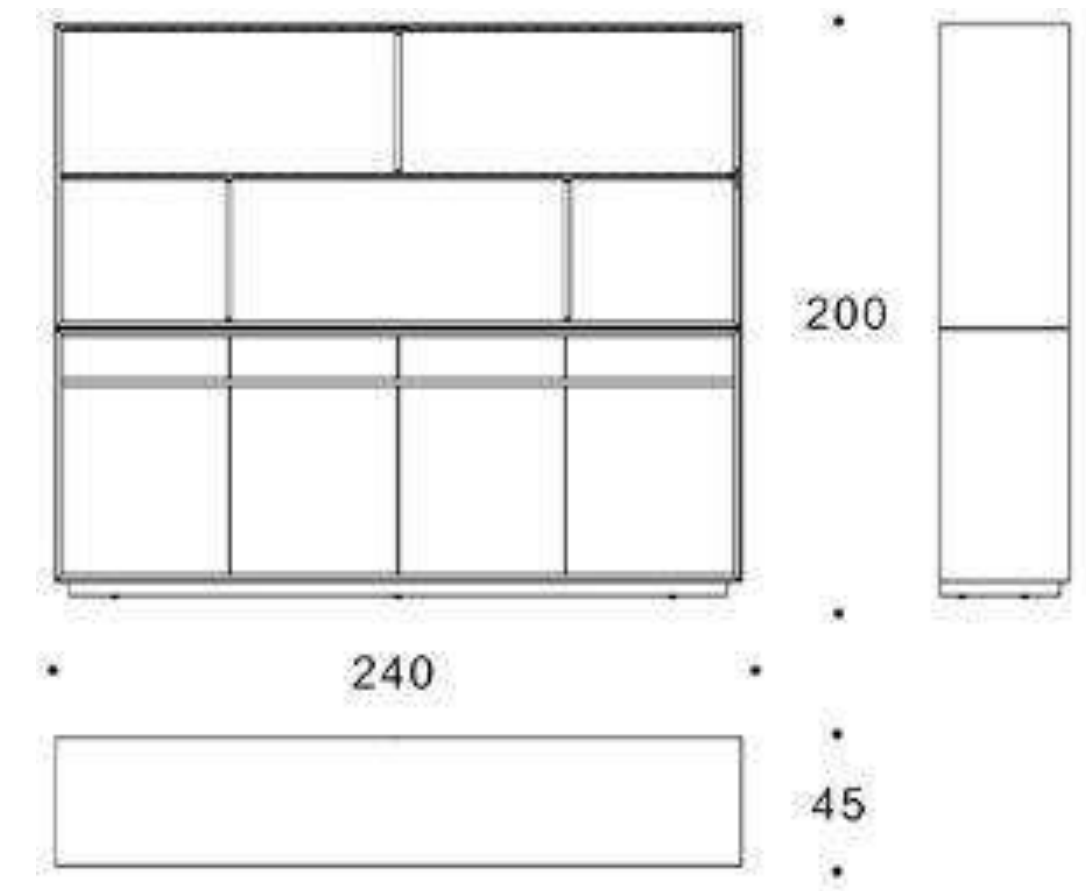

WH-302S SIZE VIEW