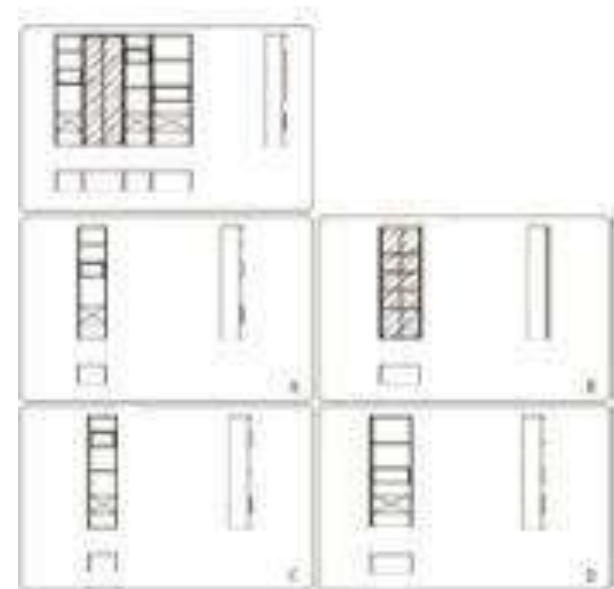

BOOKCASE

WH305S26书柜

- : 2950*450*2420mm
- A : 590*400*2420mm
- B : 865*400*2420mm
- C : 590*400*2420mm
- D : 865*400*2420mm