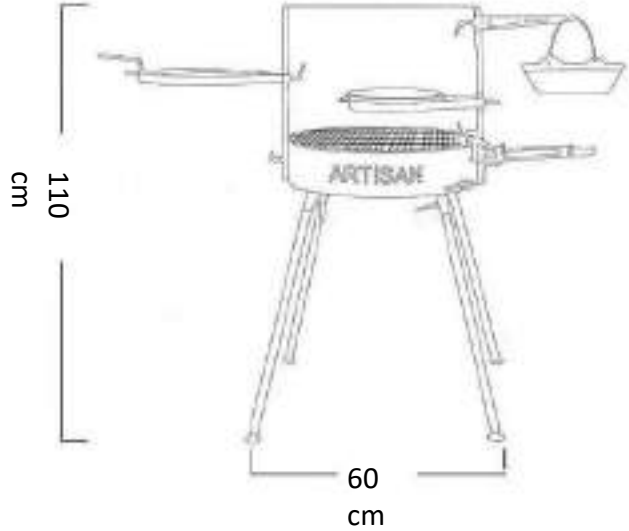

BBQ Grill

XY-FP-22131

Size : $\Phi 60 \times 110$ cm (23.6*43.3 inch)

Packing : 1 set/carton

Size: 51 x 58 x 20cm
(20*22.8*7.8inch)

40'HQ: 1190pcs