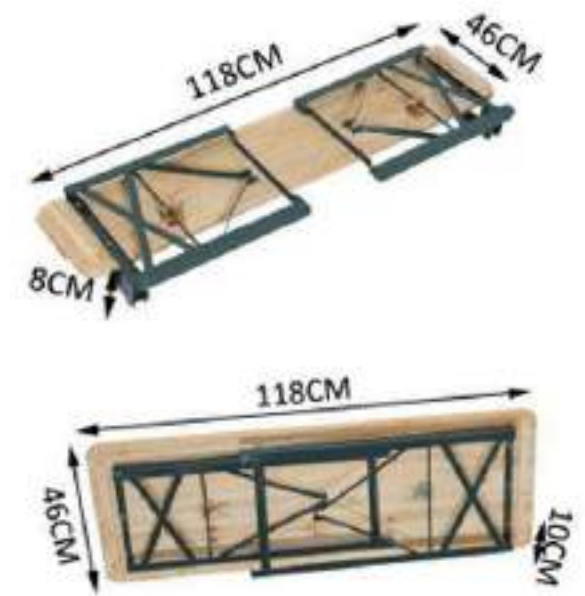

Bench

HL-3S-14009D

Beer table set
Table Size: 118x45x75 cm
40'HQ: 420pcs