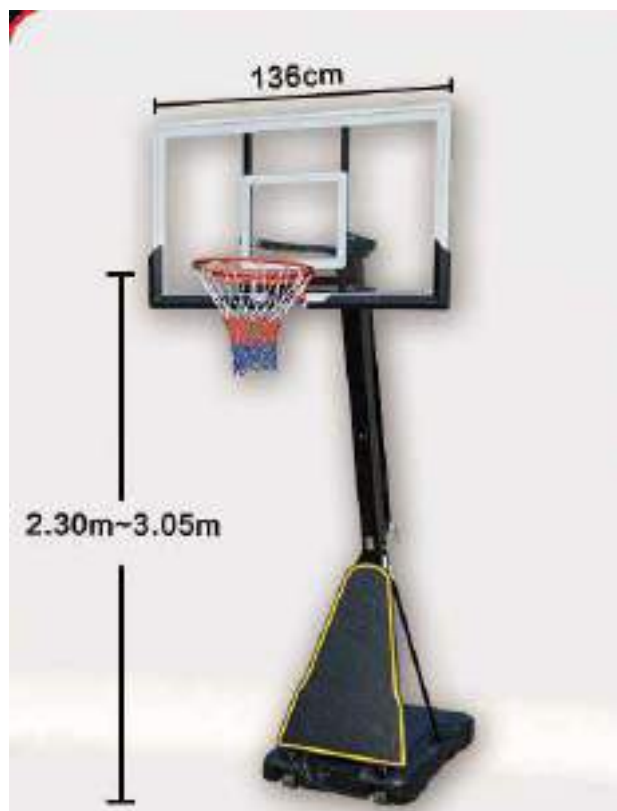

Trampoline

XY-SP-20002

16' Outdoor Trampoline

Size: Dia488*H250cm

40HQ: 190pcs

Optional size: 14', 12', 10', 8', 6'

Basketball Stand

XY-KY-21007

Basketball Hoop Stand

Rim Height: form 2.30m to 3.05m (7.5' to 10')

Screw jack adjustment

Rim Dia: 45cm (18")

40 HQ: 165pcs

XY-KY-22007

Basketball Hoop Stand

Rim Height: from 1.65m to 2.25m (5.5' to 7.5')