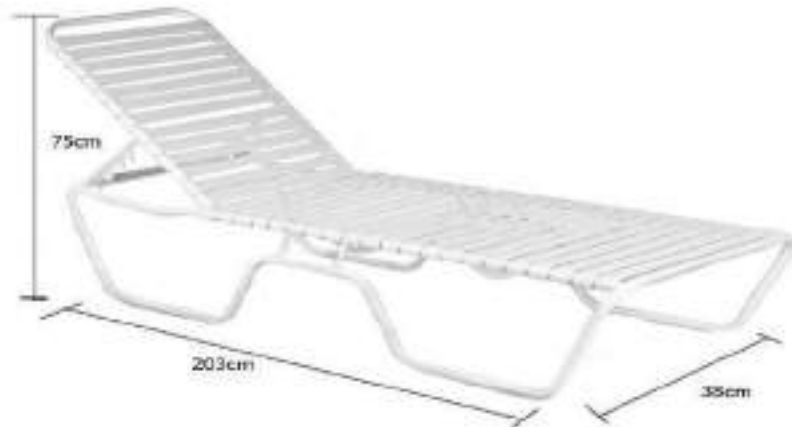

Alum. Foldable Lounger
Size: L172*W66*H40cm
40HQ: 670pcs
No need assembly, ready for use.

Sun Lounger

HL-C-07048

Aluminum folding ,KD leisure chair

Size:174*78*86

40HQ: 880pcs, mail order

Sun Lounger

HL-B-09013